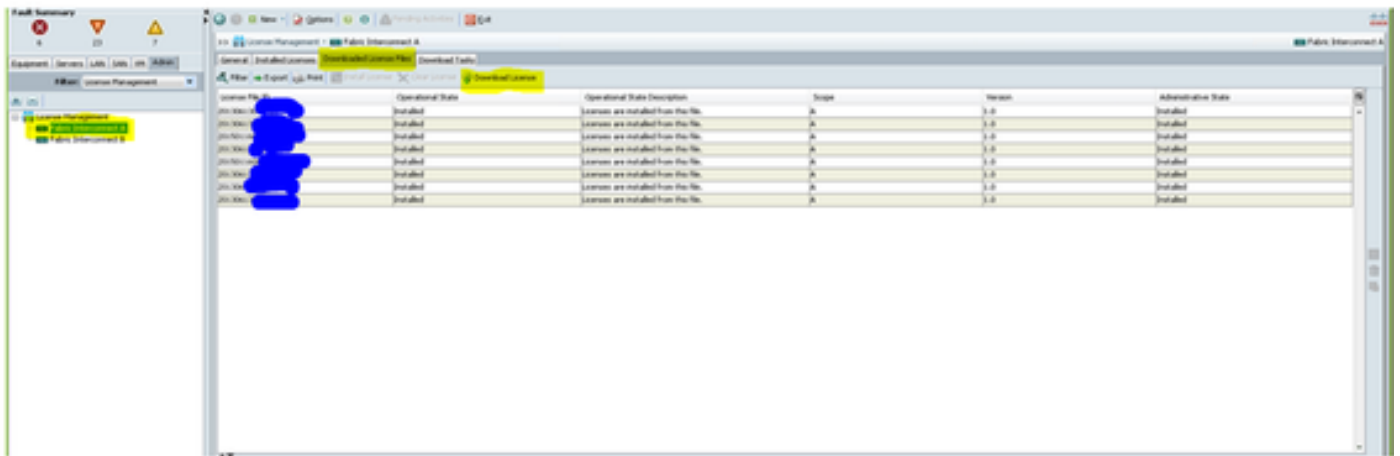

1 2 show 10 records

9.ID

Get New Licenses

Enter 1 to 10 PAKs or token IDs, separated by commas

Manage

PAKs/Tokens | Licenses | Devices | Transactions History

Actions | Filters | Export to CSV

License ID	Used	Device/Product Instance ID	Product Family	PAK/Token	Type	Created date	Valid until
UCS-LIC-100E	1	SS154	UCS 6100 Series Fabric Int...	3691J2E6596	Perpetual	10/29/2015	--
License Info...	1		UCS 6100 Series Fabric Int...	3691J5ECTE9	Perpetual	10/29/2015	--
Download License	1		UCS 6100 Series Fabric Int...	3691J438558	Perpetual	10/29/2015	--
Resend License...	1		UCS 6100 Series Fabric Int...	3691J70AB83	Perpetual	10/29/2015	--
Rehost/Transfer...	1		ASA 5500 Series	2851J7A31CD	Perpetual	07/29/2015	--
UCS-LIC-100E	1	SS154	UCS 6100 Series Fabric Int...	3691J336A93	Perpetual	01/16/2015	--
UCS-LIC-100E	1	SS154	UCS 6100 Series Fabric Int...	3691J213B7C	Perpetual	01/16/2015	--
UCS-LIC-100E	1	SS154	UCS 6100 Series Fabric Int...	3691J332605	Perpetual	01/16/2015	--
UCS-LIC-100E	1	SS154	UCS 6100 Series Fabric Int...	3691J786989	Perpetual	01/16/2015	--
ASA5500-ENCR-K9	1	FCH1	ASA 3DES license	None	Perpetual	10/06/2014	--

1 2 show 10 records

10..lic UCS-M GUIAdminLicense ManagementLicense Management

11. Download License Files Download License.lic

- .LIC

12. Downloaded License File Install License