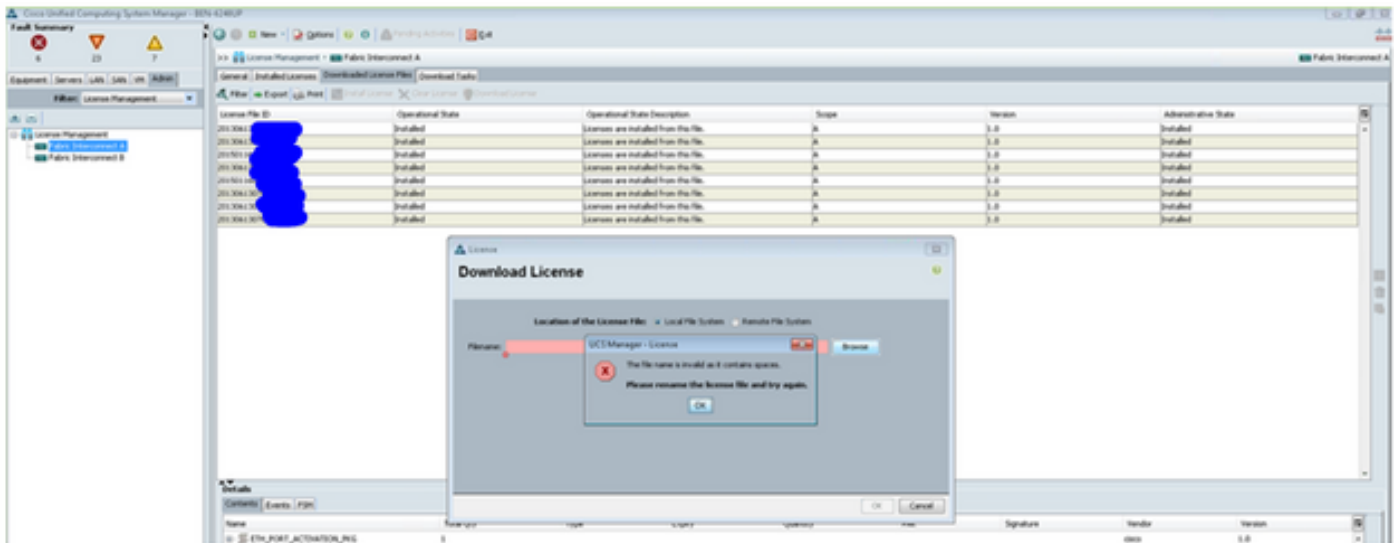

1 2 show 10 records

9.ID

Get New Licenses

Enter 1 to 10 PAKs or token IDs, separated by commas

Manage

PAKs/Tokens | Licenses | Devices | Transactions History

Actions | Filters | Export to CSV

License ID	Used	Device/Product Instance ID	Product Family	PAK/Token	Type	Created date	Valid until
UCS-LIC-100E	1	SS154	UCS 6100 Series Fabric Int...	3691J2E6596	Perpetual	10/29/2015	--
License Info...	1		UCS 6100 Series Fabric Int...	3691J5ECTE9	Perpetual	10/29/2015	--
Download License	1		UCS 6100 Series Fabric Int...	3691J438558	Perpetual	10/29/2015	--
Resend License...	1		UCS 6100 Series Fabric Int...	3691J70AB83	Perpetual	10/29/2015	--
Rehost/Transfer...	1		ASA 5500 Series	2851J7A31CD	Perpetual	07/29/2015	--
UCS-LIC-100E	1	SS154	UCS 6100 Series Fabric Int...	3691J336A93	Perpetual	01/16/2015	--
UCS-LIC-100E	1	SS154	UCS 6100 Series Fabric Int...	3691J213B7C	Perpetual	01/16/2015	--
UCS-LIC-100E	1	SS154	UCS 6100 Series Fabric Int...	3691J332605	Perpetual	01/16/2015	--
UCS-LIC-100E	1	SS154	UCS 6100 Series Fabric Int...	3691J786989	Perpetual	01/16/2015	--
ASA5500-ENCR-K9	1	FCH1	ASA 3DES license	None	Perpetual	10/06/2014	--

1 2 show 10 records

10..lic UCS-M GUIAdminLicense ManagementLicense Management

11. Download License Files Download License.lic

- .LIC

12. Downloaded License File Install License