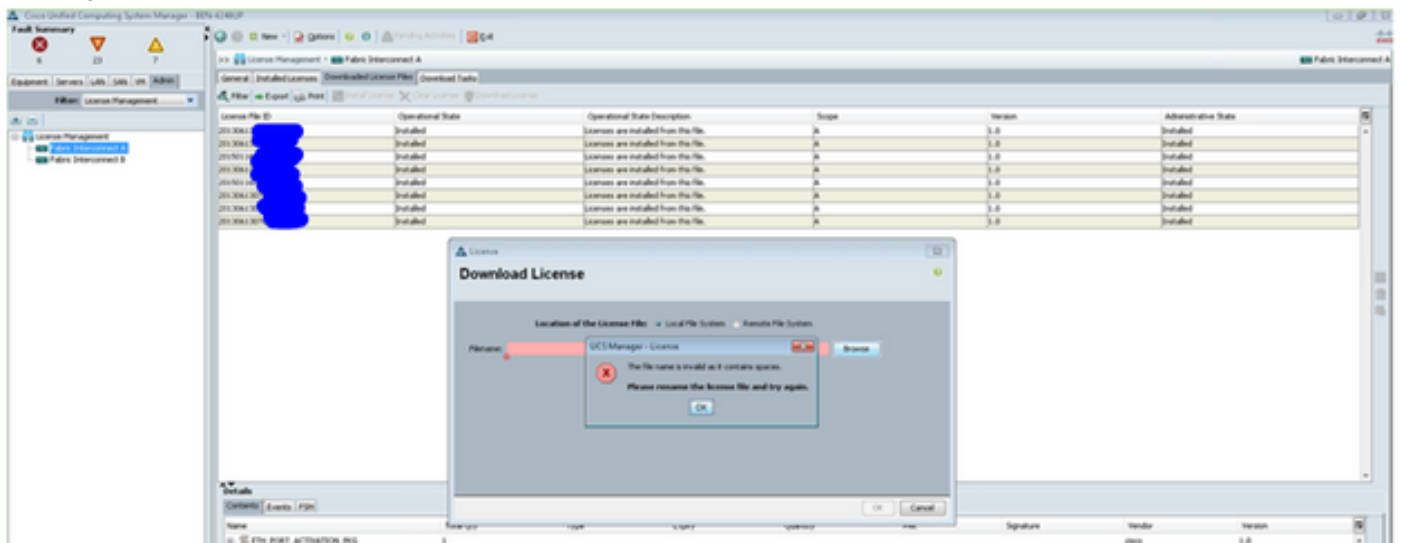

1 2 show 10 records

10..lic UCS-M GUIAdminFilter the License ManagementLicense Management

11. "Download License.lic"

- .LIC

12. "Downloaded License File" "Install License"

- "(Validated)" "(Installed)"