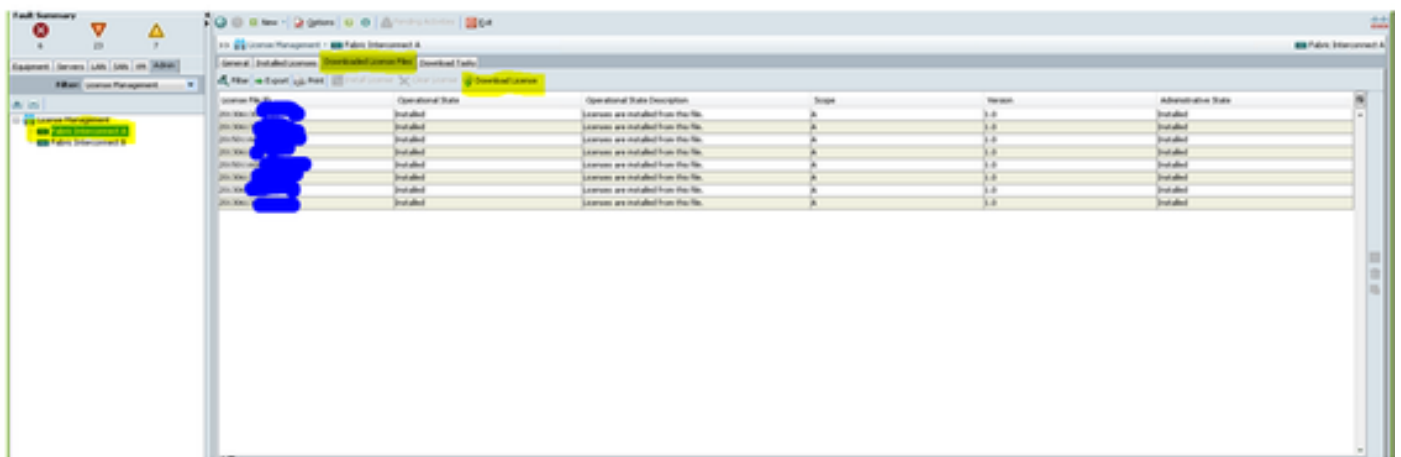

Manage

PAKs/Tokens Licenses Devices Transactions History

Actions Filters Export to CSV

License ID	Used	Device/Product Instance ID	Product Family	PAK/Token	Type	Created date	Valid until
UCS-LIC-100E	1	SS154	UCS 6100 Series Fabric Int...	3691J2E6596	Perpetual	10/29/2015	--
License Info...			UCS 6100 Series Fabric Int...	3691J5ECTE9	Perpetual	10/29/2015	--
Download License			UCS 6100 Series Fabric Int...	3691J438558	Perpetual	10/29/2015	--
Resend License...			UCS 6100 Series Fabric Int...	3691J70AB83	Perpetual	10/29/2015	--
Rehost/Transfer...			ASA 5500 Series	2851J7A31CD	Perpetual	07/29/2015	--
UCS-LIC-100E	1	SS154	UCS 6100 Series Fabric Int...	3691J336A93	Perpetual	01/16/2015	--
UCS-LIC-100E	1	SS154	UCS 6100 Series Fabric Int...	3691J213B7C	Perpetual	01/16/2015	--
UCS-LIC-100E	1	SS154	UCS 6100 Series Fabric Int...	3691J332605	Perpetual	01/16/2015	--
UCS-LIC-100E	1	SS154	UCS 6100 Series Fabric Int...	3691J786989	Perpetual	01/16/2015	--
ASA5500-ENCR-K9	1	FCH1	ASA 3DES license	None	Perpetual	10/06/2014	--

1 2 show 10 records

10..lic UCS-M GUIAdminFilter the License ManagementLicense Management

11. "Download License.lic"

- .LIC

12. "Downloaded License File" "Install License"

- "(Validated)" "(Installed)"