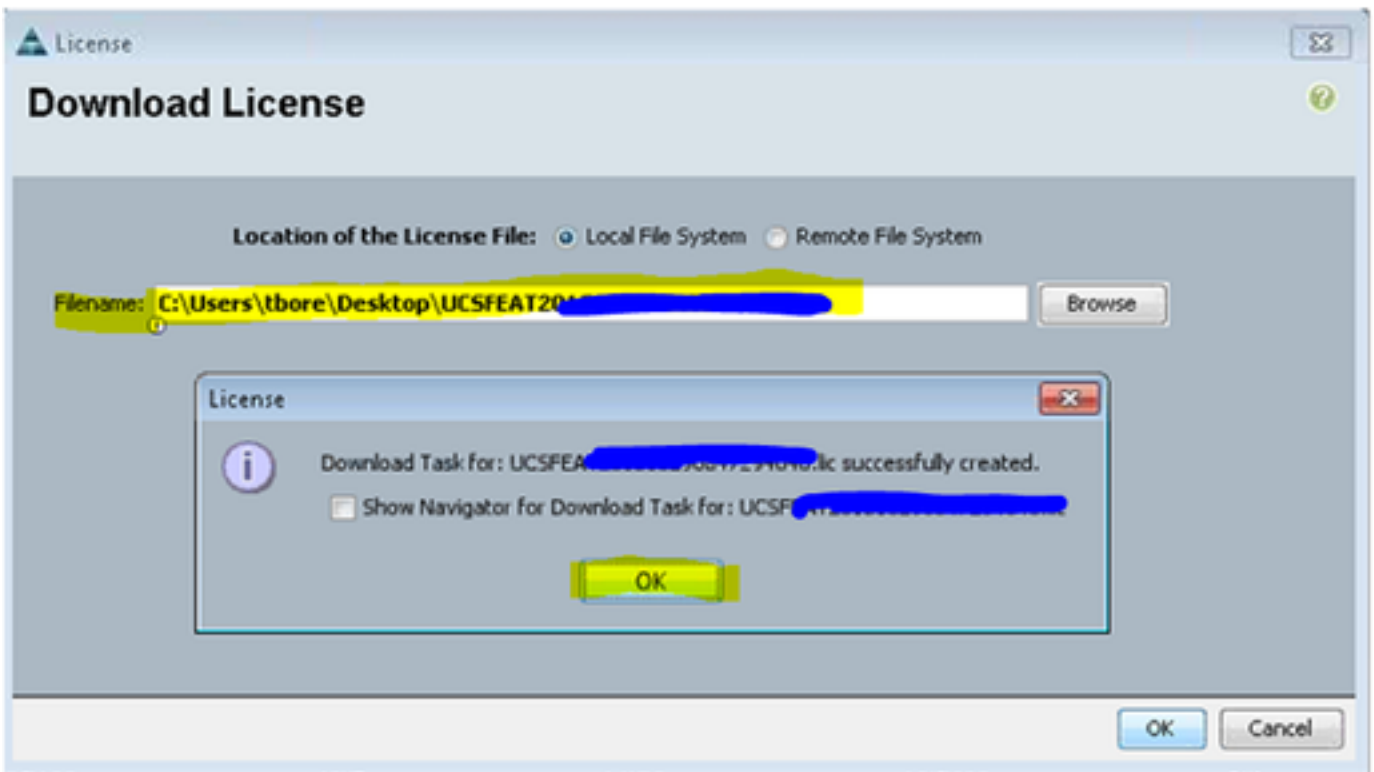

1 2 show 10 records

10..lic UCS-M GUIAdminFilter the License ManagementLicense Management

11. "Download License.lic"

- .LIC

12. "Downloaded License File" "Install License"

- "(Validated)" "(Installed)"