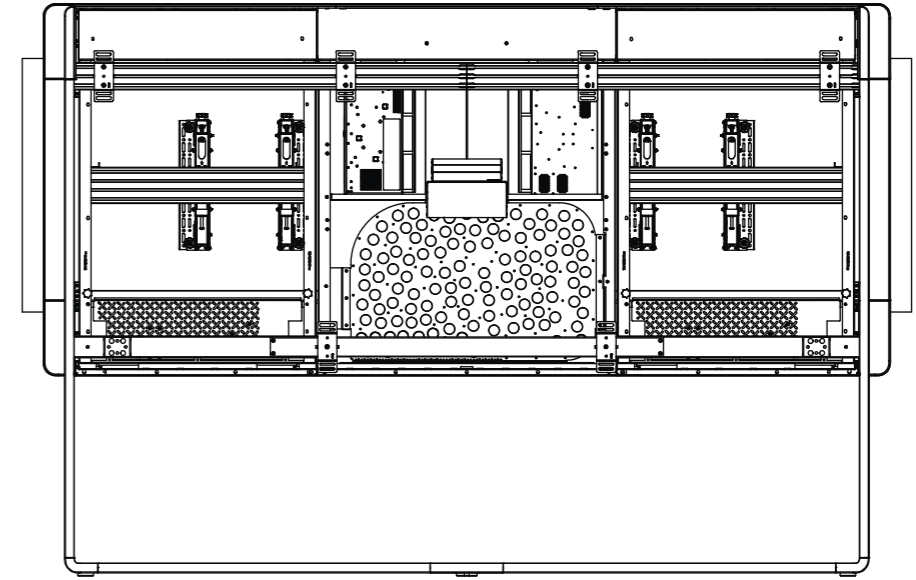

Cisco Room Kit EQX
Wallmount with 65-inch displays

Unit:	mm [inch]
Sheet size:	A3
Scale:	1:25

Note:
Numbers in large brackets are approximate. The exact dimension depends on which screen model the customer has chosen.

Cisco Room Kit EQX
Wallmount with 75-inch displays

Unit:	mm [inch]
Sheet size:	A3
Scale:	1:25

* See more details about the VESA brackets (screen brackets) on the *VESA bracket dimensions* page.

Cisco Room Kit EQX
Wallstand without displays

Unit:	mm [inch]
Sheet size:	A3
Scale:	1:25

Note:
Numbers in large brackets are approximate. The exact dimension depends on which screen model the customer has chosen.

Cisco Room Kit EQX
Wallstand with 65-inch displays

Unit:	mm [inch]
Sheet size:	A3
Scale:	1:25

Note:
Numbers in large brackets are approximate. The exact dimension depends on which screen model the customer has chosen.

Cisco Room Kit EQX
Wallstand with 75-inch displays