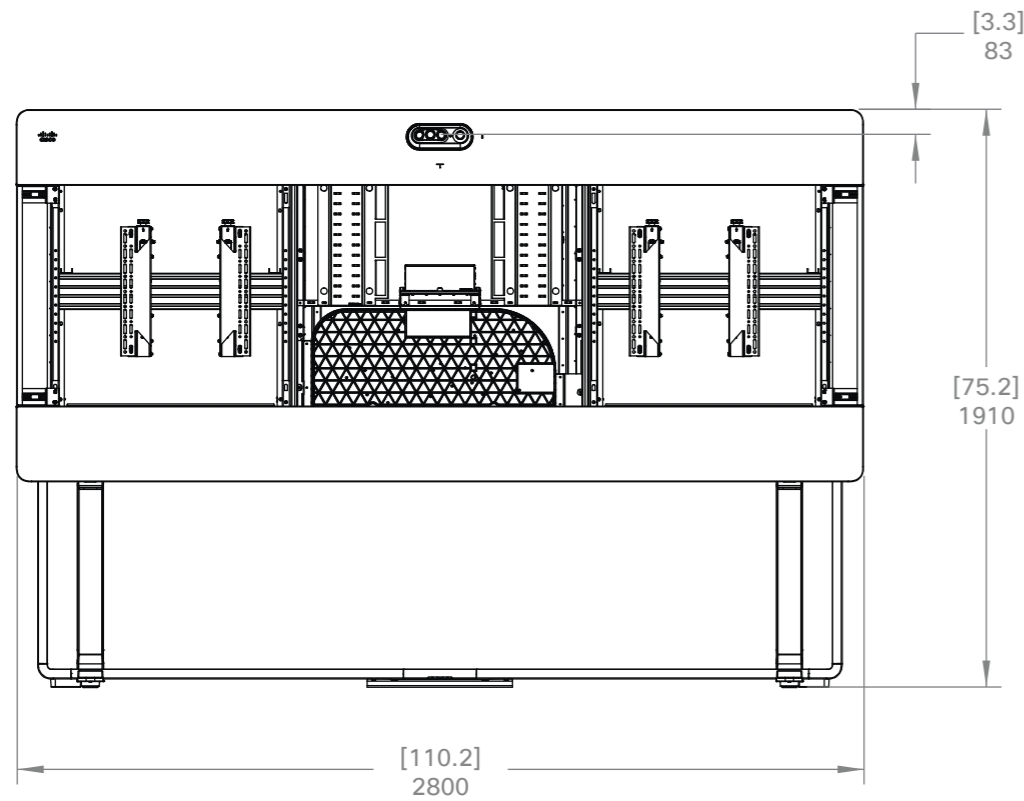

Unit:	mm [inch]
Sheet size:	A3
Scale:	1:25

Note:
Numbers in large brackets are approximate. The exact dimension depends on which screen model the customer has chosen.

Cisco Room Kit EQX
Wallstand with 65-inch displays

Unit:	mm [inch]
Sheet size:	A3
Scale:	1:25

Note:
Numbers in large brackets are approximate. The exact dimension depends on which screen model the customer has chosen.

Cisco Room Kit EQX
Wallstand with 75-inch displays

Unit:	mm [inch]
Sheet size:	A3
Scale:	1:25

* See more details about the VESA brackets (screen brackets) on the *VESA bracket dimensions* page.

 Cisco Room Kit EQX Floorstand without displays	Unit: mm [inch]
	Sheet size: A3
	Scale: 1:25

Note:
 Numbers in large brackets are approximate. The exact dimension depends on which screen model the customer has chosen.

 Cisco Room Kit EQX Floorstand with 65-inch displays	Unit:	mm [inch]
	Sheet size:	A3
	Scale:	1:25