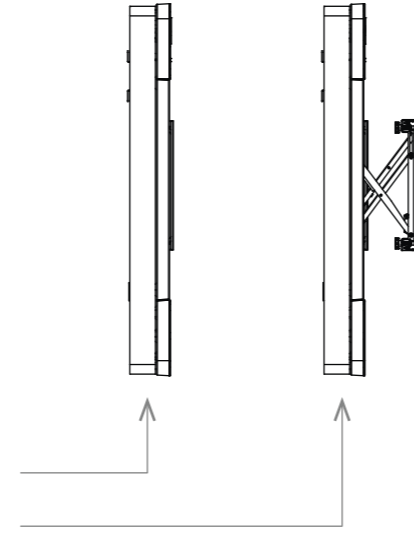

Note:
 Numbers in large brackets are approximate. The exact dimension depends on which screen model the customer has chosen.

 Cisco Room Kit EQX Floorstand with 65-inch displays	Unit:	mm [inch]
	Sheet size:	A3
	Scale:	1:25

Note:
 Numbers in large brackets are approximate. The exact dimension depends on which screen model the customer has chosen.

Cisco Room Kit EQX
 Floorstand with 75-inch displays

Unit:	mm [inch]
Sheet size:	A3
Scale:	1:25

VESA bracket in popped-in position

VESA bracket in popped-out position

SCALE: 1:10

Cisco Room Kit EQX
VESA bracket dimensions

Unit:	mm [inch]
Sheet size:	A3
Scale:	1:25