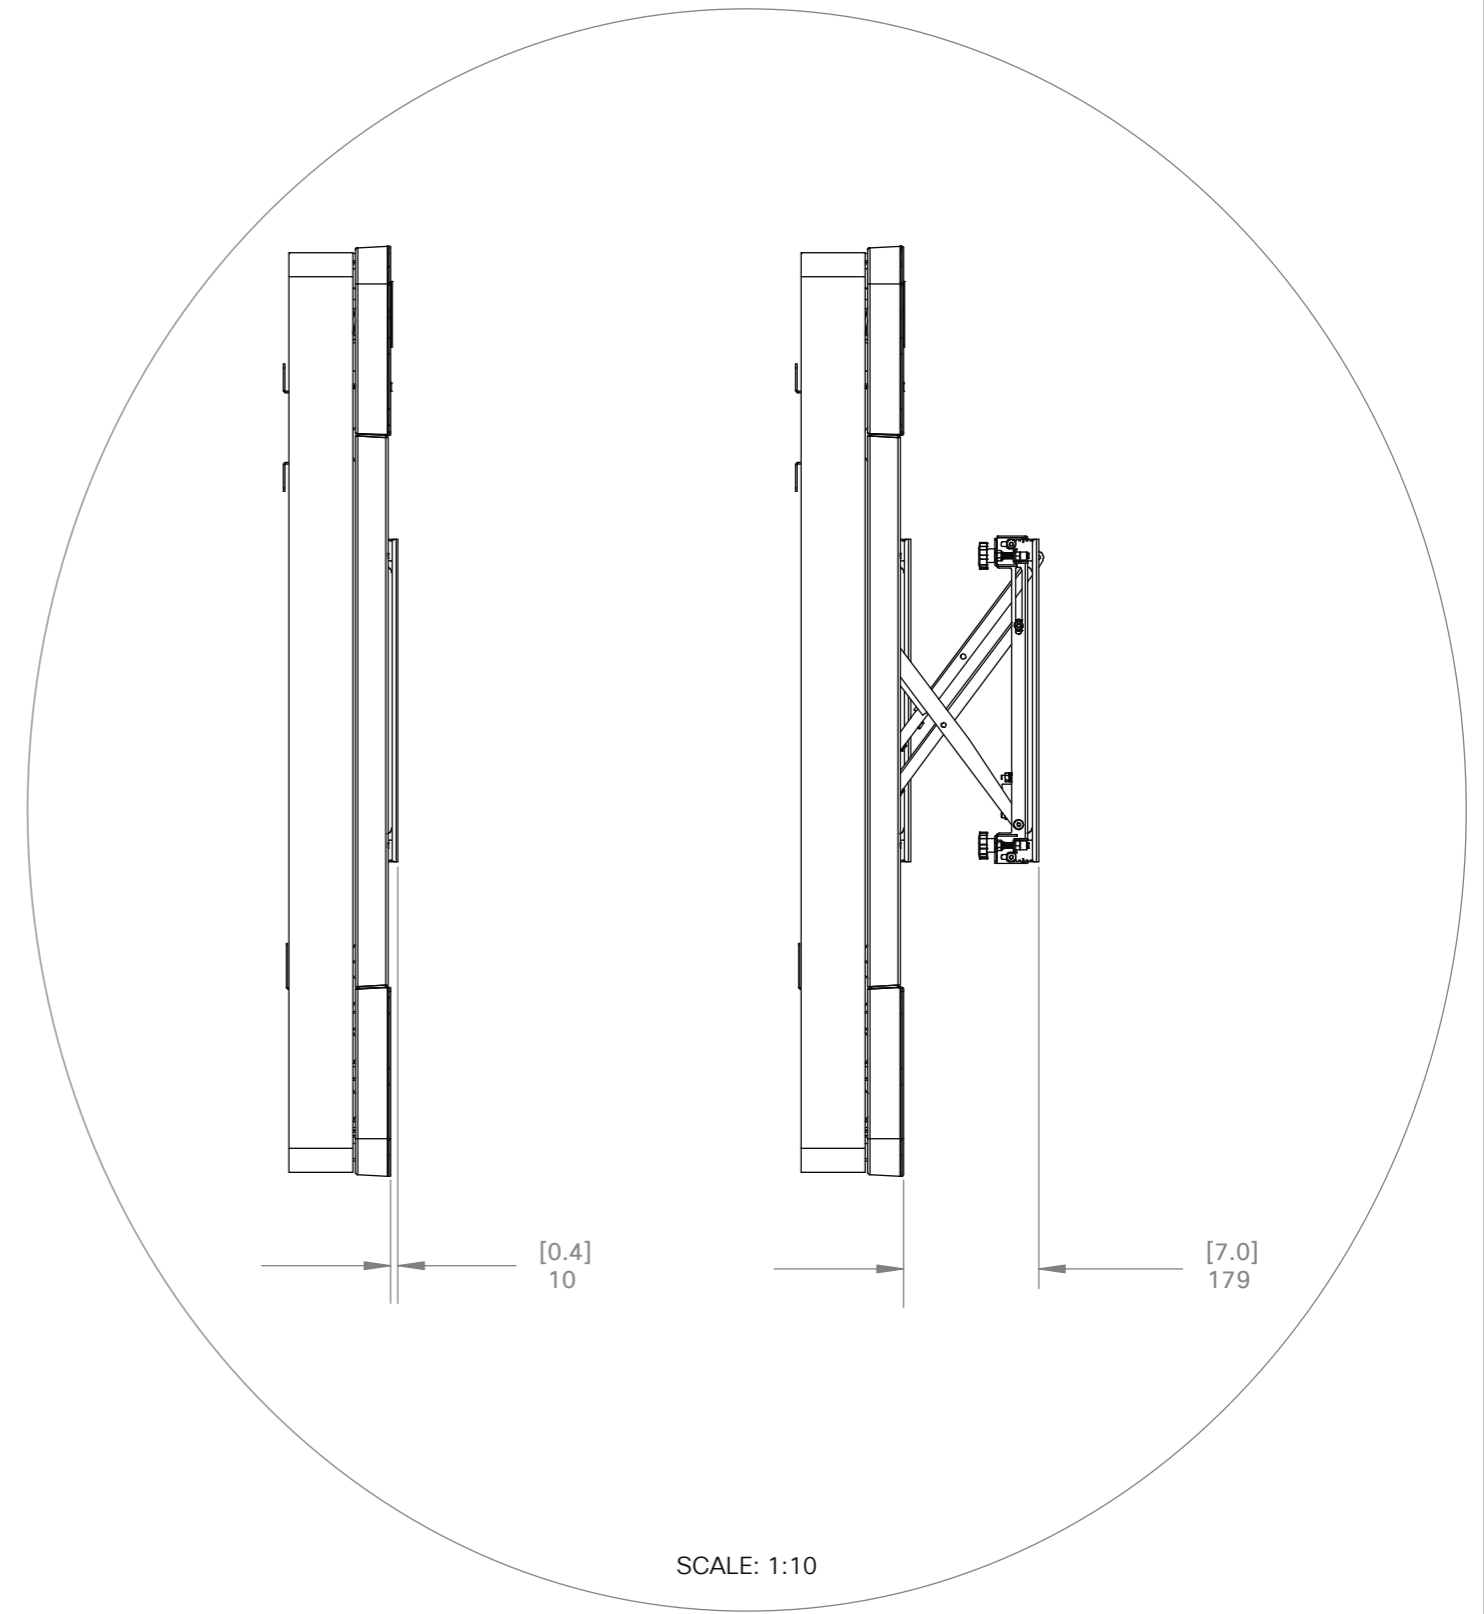

Cisco Room Kit EQX
Wallmount with 65-inch displays

Unit:	mm [inch]
Sheet size:	A3
Scale:	1:25

Note:
Numbers in large brackets are approximate. The exact dimension depends on which screen model the customer has chosen.

Note:
 Numbers in large brackets are approximate. The exact dimension depends on which screen model the customer has chosen.

 Cisco Room Kit EQX Floorstand with 65-inch displays	Unit:	mm [inch]
	Sheet size:	A3
	Scale:	1:25

Note:
 Numbers in large brackets are approximate. The exact dimension depends on which screen model the customer has chosen.

Cisco Room Kit EQX
 Floorstand with 75-inch displays

Unit:	mm [inch]
Sheet size:	A3
Scale:	1:25

VESA bracket in popped-in position

VESA bracket in popped-out position

SCALE: 1:10

Cisco Room Kit EQX
VESA bracket dimensions

Unit:	mm [inch]
Sheet size:	A3
Scale:	1:25