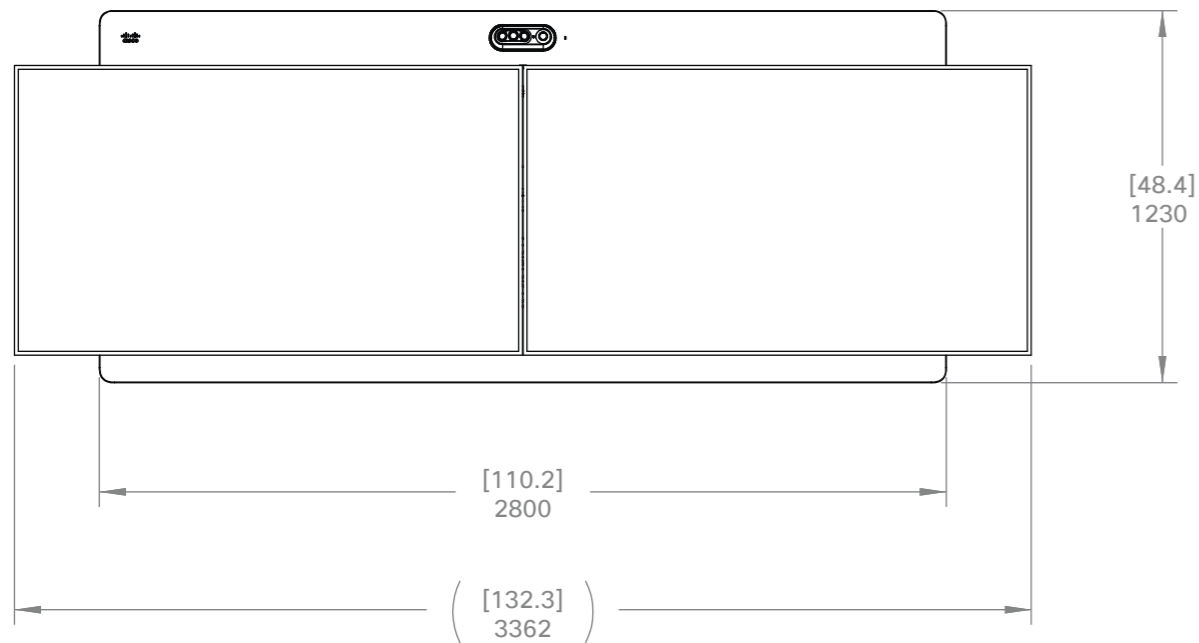

* See more details about the VESA brackets (screen brackets) on the *VESA bracket dimensions* page.

Cisco Room Kit EQX
Wallmount without displays

Unit:	mm [inch]
Sheet size:	A3
Scale:	1:25

Note:
Numbers in large brackets are approximate. The exact dimension depends on which screen model the customer has chosen.

Cisco Room Kit EQX
Wallmount with 65-inch displays

Unit:	mm [inch]
Sheet size:	A3
Scale:	1:25

Note:
Numbers in large brackets are approximate. The exact dimension depends on which screen model the customer has chosen.

Cisco Room Kit EQX
Wallmount with 75-inch displays

Unit:	mm [inch]
Sheet size:	A3
Scale:	1:25

* See more details about the VESA brackets (screen brackets) on the *VESA bracket dimensions* page.

Cisco Room Kit EQX
Wallstand without displays

Unit:	mm [inch]
Sheet size:	A3
Scale:	1:25

Note:
Numbers in large brackets are approximate. The exact dimension depends on which screen model the customer has chosen.

Cisco Room Kit EQX
Wallstand with 65-inch displays