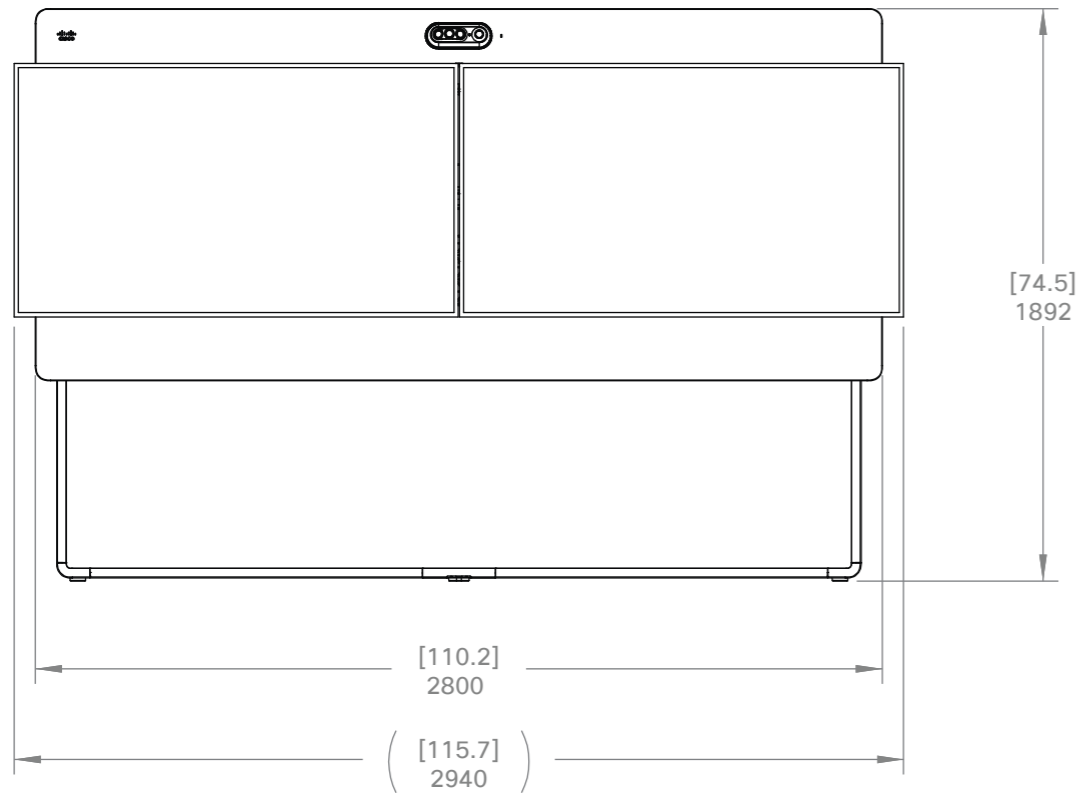

Cisco Room Kit EQX
Wallmount with 65-inch displays

Unit:	mm [inch]
Sheet size:	A3
Scale:	1:25

Note:
Numbers in large brackets are approximate. The exact dimension depends on which screen model the customer has chosen.

Cisco Room Kit EQX
Wallmount with 75-inch displays

Unit:	mm [inch]
Sheet size:	A3
Scale:	1:25

* See more details about the VESA brackets (screen brackets) on the *VESA bracket dimensions* page.

Cisco Room Kit EQX
Wallstand without displays

Unit:	mm [inch]
Sheet size:	A3
Scale:	1:25

Note:
Numbers in large brackets are approximate. The exact dimension depends on which screen model the customer has chosen.

Cisco Room Kit EQX
Wallstand with 65-inch displays

Unit:	mm [inch]
Sheet size:	A3
Scale:	1:25

Note:
Numbers in large brackets are approximate. The exact dimension depends on which screen model the customer has chosen.

Cisco Room Kit EQX
Wallstand with 75-inch displays