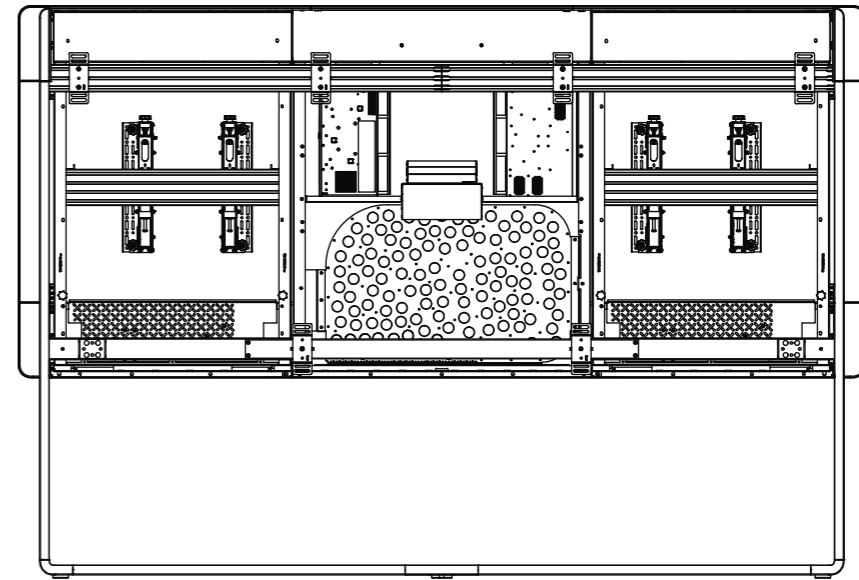

* See more details about the VESA brackets (screen brackets) on the *VESA bracket dimensions* page.

Cisco Room Kit EQX
Wallmount without displays

Unit:	mm [inch]
Sheet size:	A3
Scale:	1:25

Note:
Numbers in large brackets are approximate. The exact dimension depends on which screen model the customer has chosen.

Cisco Room Kit EQX
Wallmount with 65-inch displays

Unit:	mm [inch]
Sheet size:	A3
Scale:	1:25

Note:
Numbers in large brackets are approximate. The exact dimension depends on which screen model the customer has chosen.

Cisco Room Kit EQX
Wallmount with 75-inch displays

Unit:	mm [inch]
Sheet size:	A3
Scale:	1:25

* See more details about the VESA brackets (screen brackets) on the *VESA bracket dimensions* page.

Cisco Room Kit EQX
Wallstand without displays

Unit:	mm [inch]
Sheet size:	A3
Scale:	1:25

Note:
Numbers in large brackets are approximate. The exact dimension depends on which screen model the customer has chosen.

Cisco Room Kit EQX
Wallstand with 65-inch displays