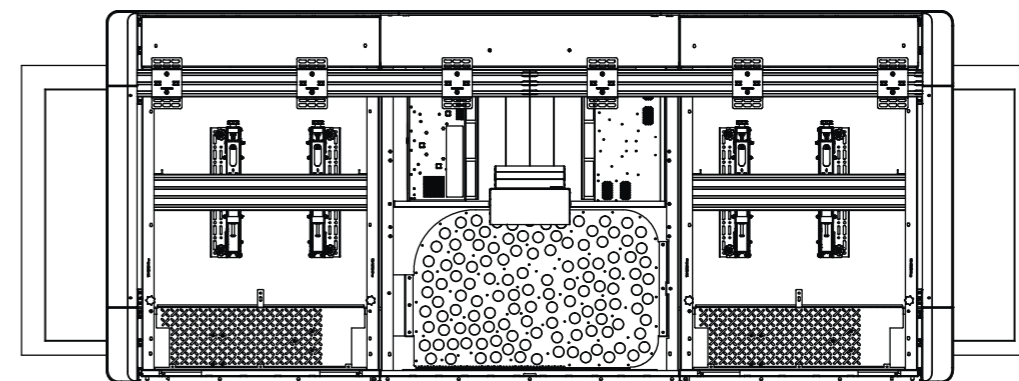

* See more details about the VESA brackets (screen brackets) on the *VESA bracket dimensions* page.

Cisco Room Kit EQX
Wallmount without displays

Unit:	mm [inch]
Sheet size:	A3
Scale:	1:25

Note:
Numbers in large brackets are approximate. The exact dimension depends on which screen model the customer has chosen.

Cisco Room Kit EQX
Wallmount with 65-inch displays

Unit:	mm [inch]
Sheet size:	A3
Scale:	1:25

Note:
Numbers in large brackets are approximate. The exact dimension depends on which screen model the customer has chosen.

Cisco Room Kit EQX
Wallmount with 75-inch displays

Unit:	mm [inch]
Sheet size:	A3
Scale:	1:25

* See more details about the VESA brackets (screen brackets) on the *VESA bracket dimensions* page.

Cisco Room Kit EQX
Wallstand without displays

Unit:	mm [inch]
Sheet size:	A3
Scale:	1:25

Note:
Numbers in large brackets are approximate. The exact dimension depends on which screen model the customer has chosen.

Cisco Room Kit EQX
Wallstand with 65-inch displays