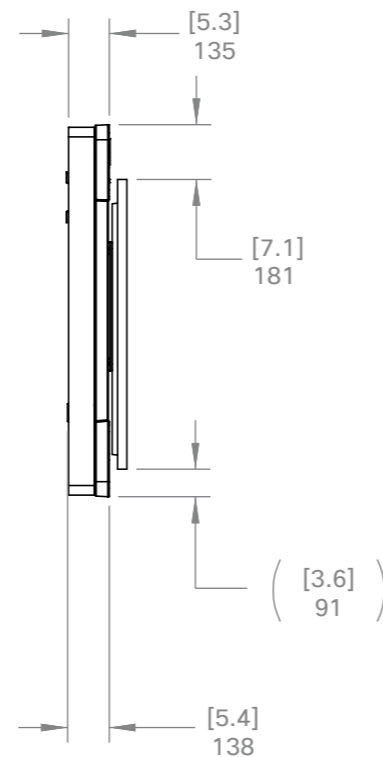

* See more details about the VESA brackets (screen brackets) on the *VESA bracket dimensions* page.

Cisco Room Kit EQX
Wallmount without displays

Unit:	mm [inch]
Sheet size:	A3
Scale:	1:25

Note:
Numbers in large brackets are approximate. The exact dimension depends on which screen model the customer has chosen.

Cisco Room Kit EQX
Wallmount with 65-inch displays

Unit:	mm [inch]
Sheet size:	A3
Scale:	1:25

Note:
Numbers in large brackets are approximate. The exact dimension depends on which screen model the customer has chosen.

Cisco Room Kit EQX
Wallmount with 75-inch displays

Unit:	mm [inch]
Sheet size:	A3
Scale:	1:25

* See more details about the VESA brackets (screen brackets) on the *VESA bracket dimensions* page.

Cisco Room Kit EQX
Wallstand without displays

Unit:	mm [inch]
Sheet size:	A3
Scale:	1:25

Note:
Numbers in large brackets are approximate. The exact dimension depends on which screen model the customer has chosen.

Cisco Room Kit EQX
Wallstand with 65-inch displays