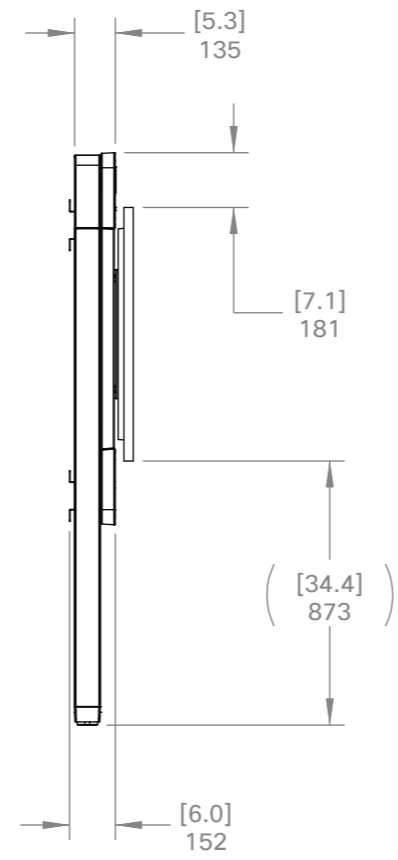

Cisco Room Kit EQX
Wallmount with 65-inch displays

Unit:	mm [inch]
Sheet size:	A3
Scale:	1:25

Note:
Numbers in large brackets are approximate. The exact dimension depends on which screen model the customer has chosen.

Cisco Room Kit EQX
Wallmount with 75-inch displays

Unit:	mm [inch]
Sheet size:	A3
Scale:	1:25

* See more details about the VESA brackets (screen brackets) on the *VESA bracket dimensions* page.

Cisco Room Kit EQX
Wallstand without displays

Unit:	mm [inch]
Sheet size:	A3
Scale:	1:25

Note:
Numbers in large brackets are approximate. The exact dimension depends on which screen model the customer has chosen.

Cisco Room Kit EQX
Wallstand with 65-inch displays

Unit:	mm [inch]
Sheet size:	A3
Scale:	1:25

Note:
Numbers in large brackets are approximate. The exact dimension depends on which screen model the customer has chosen.

Cisco Room Kit EQX
Wallstand with 75-inch displays