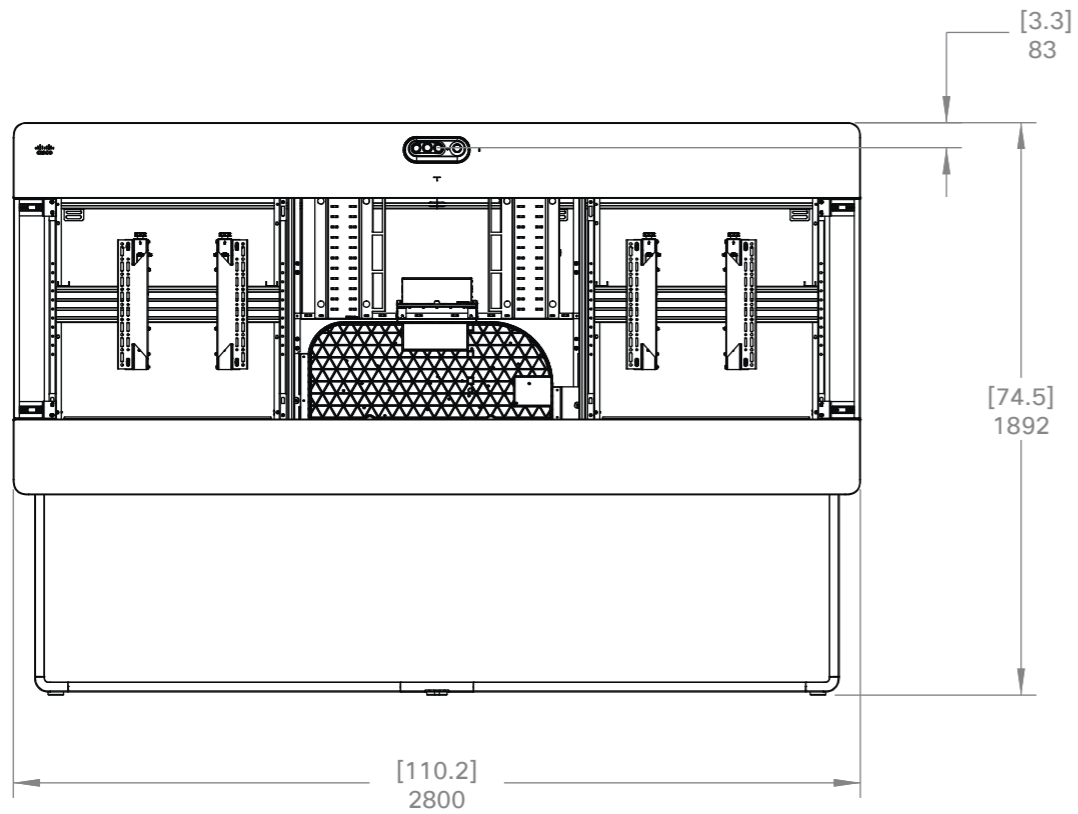

* See more details about the VESA brackets (screen brackets) on the *VESA bracket dimensions* page.

Cisco Room Kit EQX
Wallmount without displays

Unit:	mm [inch]
Sheet size:	A3
Scale:	1:25

Note:
Numbers in large brackets are approximate. The exact dimension depends on which screen model the customer has chosen.

Cisco Room Kit EQX
Wallmount with 65-inch displays

Unit:	mm [inch]
Sheet size:	A3
Scale:	1:25

Note:
Numbers in large brackets are approximate. The exact dimension depends on which screen model the customer has chosen.

Cisco Room Kit EQX
Wallmount with 75-inch displays

Unit:	mm [inch]
Sheet size:	A3
Scale:	1:25

* See more details about the VESA brackets (screen brackets) on the *VESA bracket dimensions* page.

Cisco Room Kit EQX
Wallstand without displays

Unit:	mm [inch]
Sheet size:	A3
Scale:	1:25

Note:
Numbers in large brackets are approximate. The exact dimension depends on which screen model the customer has chosen.

Cisco Room Kit EQX
Wallstand with 65-inch displays