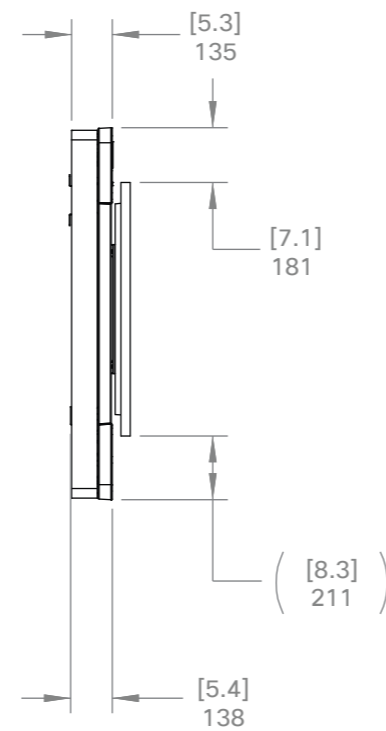

* See more details about the VESA brackets (screen brackets) on the *VESA bracket dimensions* page.

Cisco Room Kit EQX
Wallmount without displays

Unit:	mm [inch]
Sheet size:	A3
Scale:	1:25

Note:
Numbers in large brackets are approximate. The exact dimension depends on which screen model the customer has chosen.

Cisco Room Kit EQX
Wallmount with 65-inch displays

Unit:	mm [inch]
Sheet size:	A3
Scale:	1:25

Note:
Numbers in large brackets are approximate. The exact dimension depends on which screen model the customer has chosen.

Cisco Room Kit EQX
Wallmount with 75-inch displays

Unit:	mm [inch]
Sheet size:	A3
Scale:	1:25

* See more details about the VESA brackets (screen brackets) on the *VESA bracket dimensions* page.

Cisco Room Kit EQX
Wallstand without displays

Unit:	mm [inch]
Sheet size:	A3
Scale:	1:25

Note:
Numbers in large brackets are approximate. The exact dimension depends on which screen model the customer has chosen.

Cisco Room Kit EQX
Wallstand with 65-inch displays