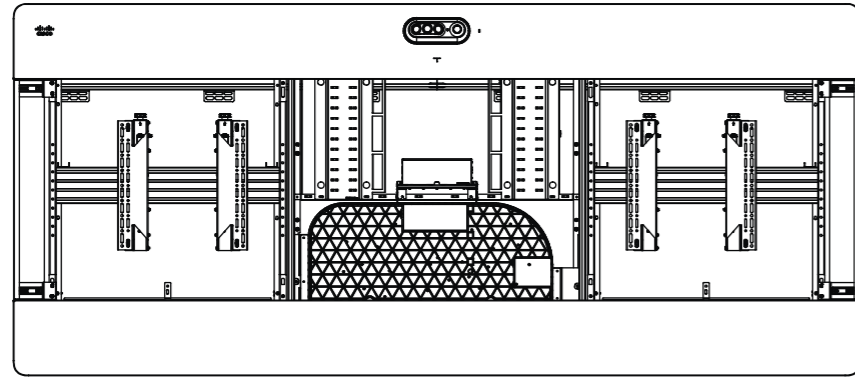

Unit:	mm [inch]
Sheet size:	A3
Scale:	1:25

* See more details about the VESA brackets (screen brackets) on the *VESA bracket dimensions* page.

 Cisco Room Kit EQX Floorstand without displays	Unit: mm [inch]
	Sheet size: A3
	Scale: 1:25

Note:
 Numbers in large brackets are approximate. The exact dimension depends on which screen model the customer has chosen.

 Cisco Room Kit EQX Floorstand with 65-inch displays	Unit:	mm [inch]
	Sheet size:	A3
	Scale:	1:25

Note:
 Numbers in large brackets are approximate. The exact dimension depends on which screen model the customer has chosen.

Cisco Room Kit EQX
 Floorstand with 75-inch displays

Unit:	mm [inch]
Sheet size:	A3
Scale:	1:25

VESA bracket in popped-in position

VESA bracket in popped-out position

SCALE: 1:10

Cisco Room Kit EQX
VESA bracket dimensions

Unit:	mm [inch]
Sheet size:	A3
Scale:	1:25