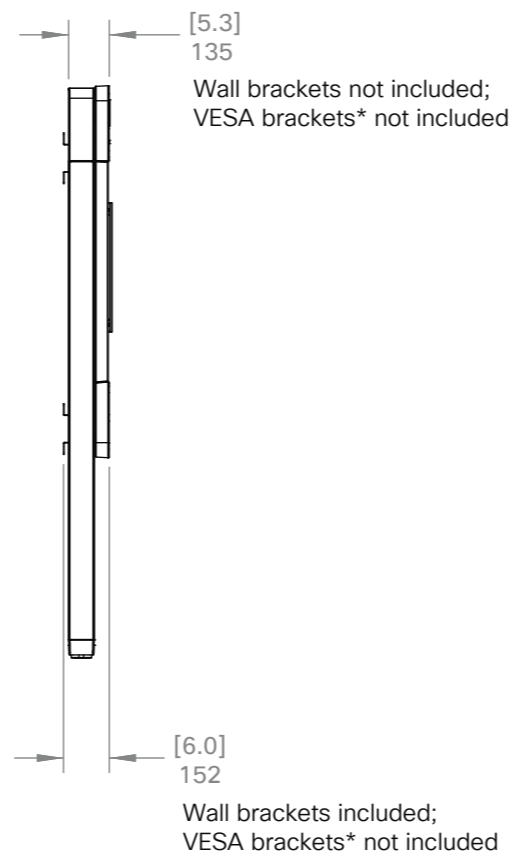

* See more details about the VESA brackets (screen brackets) on the *VESA bracket dimensions* page.

Cisco Room Kit EQX
Wallmount without displays

Unit:	mm [inch]
Sheet size:	A3
Scale:	1:25

Note:
Numbers in large brackets are approximate. The exact dimension depends on which screen model the customer has chosen.

Cisco Room Kit EQX
Wallmount with 65-inch displays

Unit:	mm [inch]
Sheet size:	A3
Scale:	1:25

Note:
Numbers in large brackets are approximate. The exact dimension depends on which screen model the customer has chosen.

Cisco Room Kit EQX
Wallmount with 75-inch displays

Unit:	mm [inch]
Sheet size:	A3
Scale:	1:25

* See more details about the VESA brackets (screen brackets) on the *VESA bracket dimensions* page.

Cisco Room Kit EQX
Wallstand without displays

Unit:	mm [inch]
Sheet size:	A3
Scale:	1:25

Note:
Numbers in large brackets are approximate. The exact dimension depends on which screen model the customer has chosen.

Cisco Room Kit EQX
Wallstand with 65-inch displays