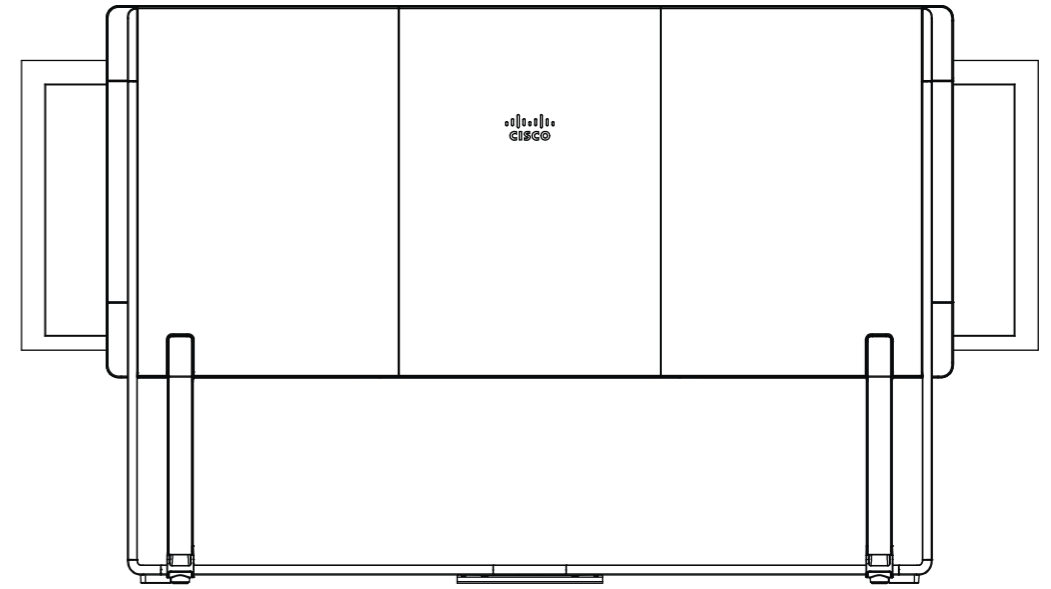

Unit:	mm [inch]
Sheet size:	A3
Scale:	1:25

Note:
Numbers in large brackets are approximate. The exact dimension depends on which screen model the customer has chosen.

Cisco Room Kit EQX
Wallstand with 75-inch displays

Unit:	mm [inch]
Sheet size:	A3
Scale:	1:25

* See more details about the VESA brackets (screen brackets) on the *VESA bracket dimensions* page.

 Cisco Room Kit EQX Floorstand without displays	Unit: mm [inch]
	Sheet size: A3
	Scale: 1:25

Note:
 Numbers in large brackets are approximate. The exact dimension depends on which screen model the customer has chosen.

 Cisco Room Kit EQX Floorstand with 65-inch displays	Unit:	mm [inch]
	Sheet size:	A3
	Scale:	1:25

Note:
 Numbers in large brackets are approximate. The exact dimension depends on which screen model the customer has chosen.

Cisco Room Kit EQX
 Floorstand with 75-inch displays

Unit:	mm [inch]
Sheet size:	A3
Scale:	1:25