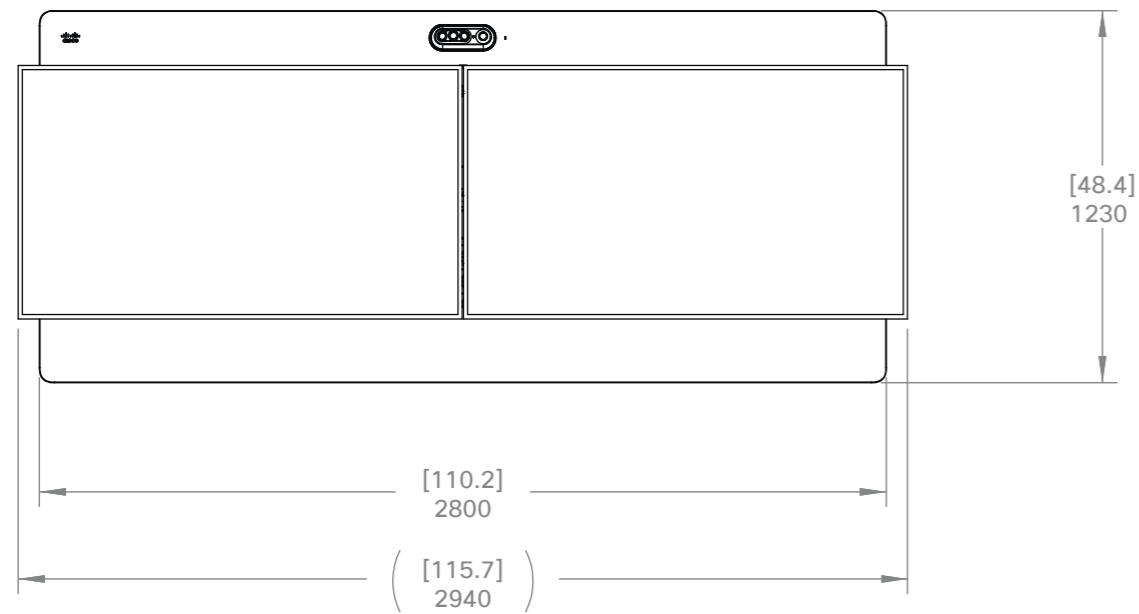

* See more details about the VESA brackets (screen brackets) on the *VESA bracket dimensions* page.

Cisco Room Kit EQX
Wallmount without displays

Unit:	mm [inch]
Sheet size:	A3
Scale:	1:25

Note:
Numbers in large brackets are approximate. The exact dimension depends on which screen model the customer has chosen.

Cisco Room Kit EQX
Wallmount with 65-inch displays

Unit:	mm [inch]
Sheet size:	A3
Scale:	1:25

Note:
Numbers in large brackets are approximate. The exact dimension depends on which screen model the customer has chosen.

Cisco Room Kit EQX
Wallmount with 75-inch displays

Unit:	mm [inch]
Sheet size:	A3
Scale:	1:25

* See more details about the VESA brackets (screen brackets) on the *VESA bracket dimensions* page.

Cisco Room Kit EQX
Wallstand without displays

Unit:	mm [inch]
Sheet size:	A3
Scale:	1:25

Note:
Numbers in large brackets are approximate. The exact dimension depends on which screen model the customer has chosen.

Cisco Room Kit EQX
Wallstand with 65-inch displays