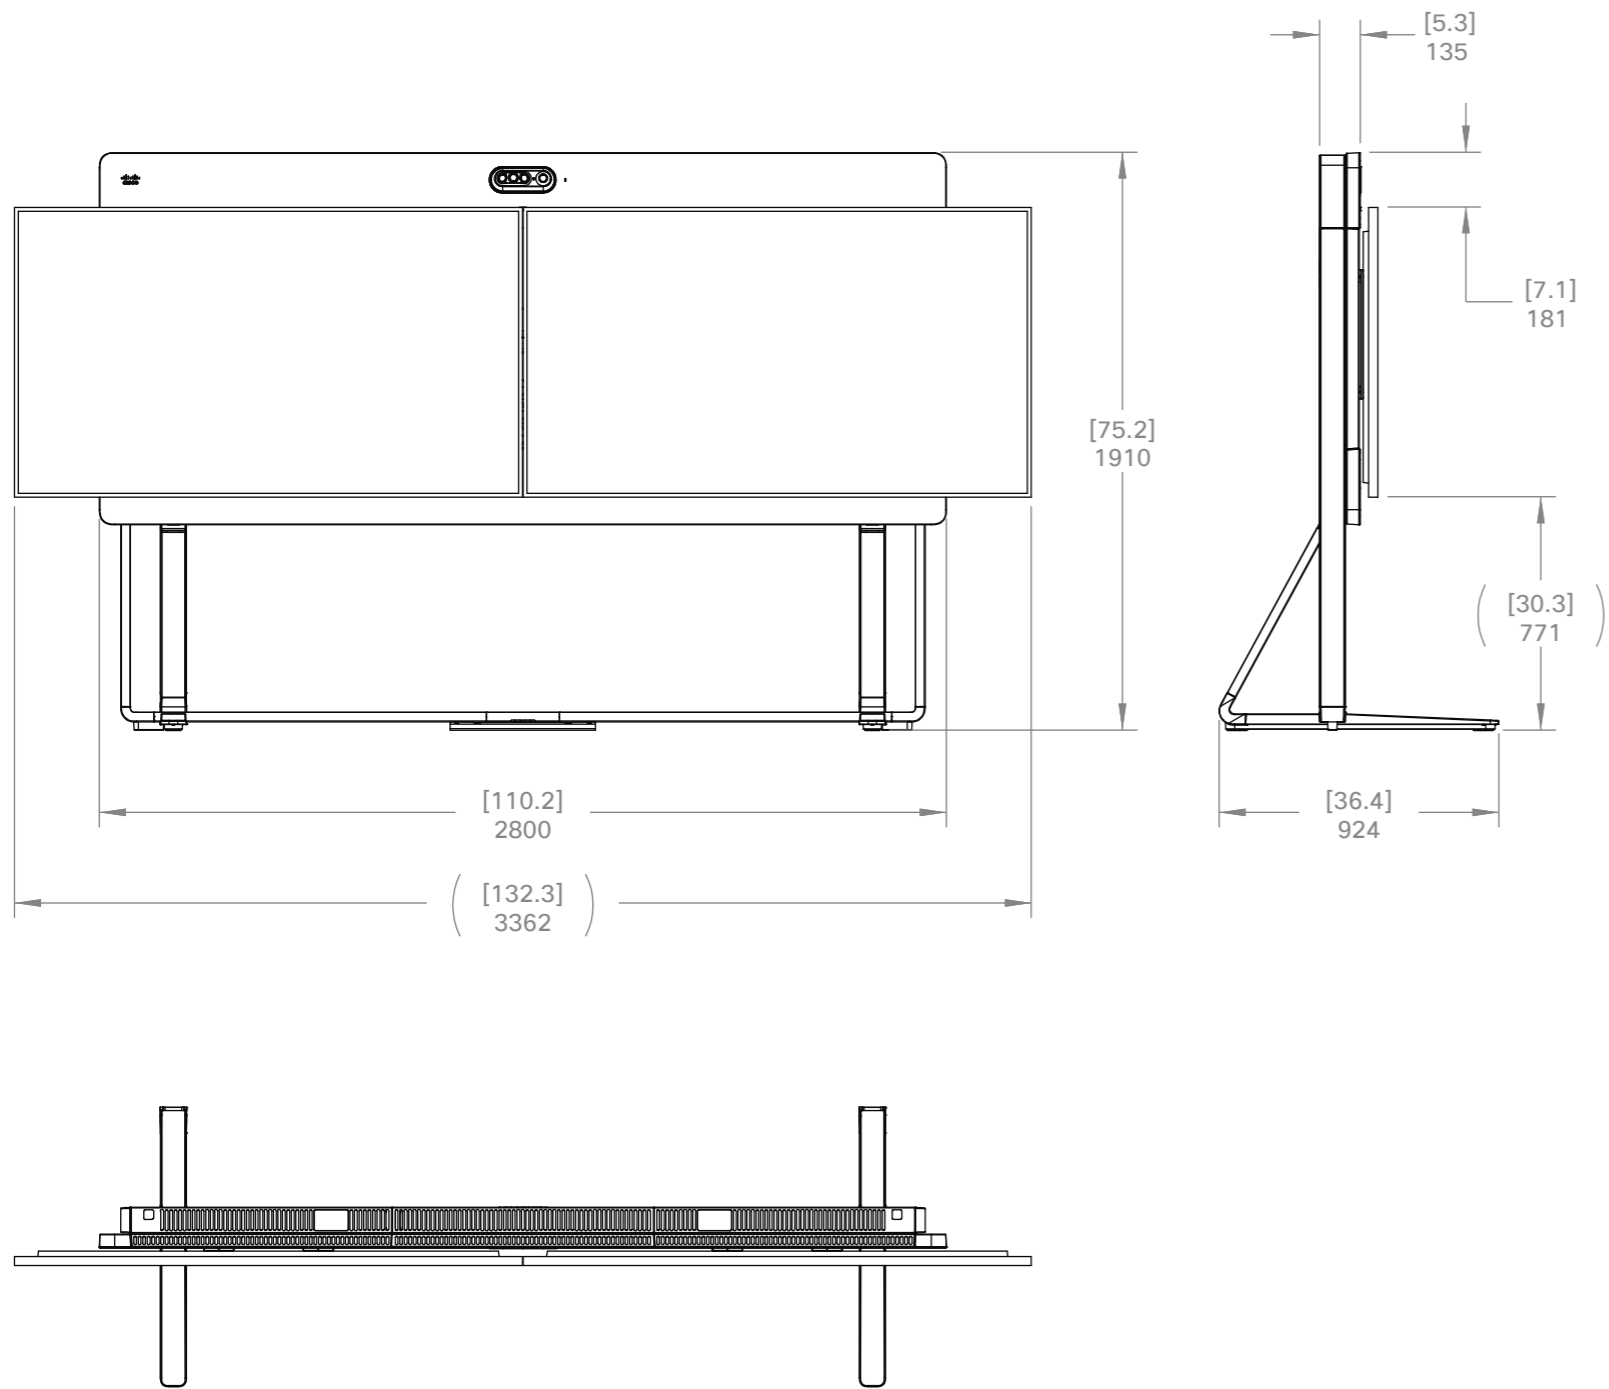

Unit:	mm [inch]
Sheet size:	A3
Scale:	1:25

Note:
Numbers in large brackets are approximate. The exact dimension depends on which screen model the customer has chosen.

Cisco Room Kit EQX
Wallstand with 75-inch displays

Unit:	mm [inch]
Sheet size:	A3
Scale:	1:25

* See more details about the VESA brackets (screen brackets) on the *VESA bracket dimensions* page.

 Cisco Room Kit EQX Floorstand without displays	Unit: mm [inch]
	Sheet size: A3
	Scale: 1:25

Note:
 Numbers in large brackets are approximate. The exact dimension depends on which screen model the customer has chosen.

 Cisco Room Kit EQX Floorstand with 65-inch displays	Unit:	mm [inch]
	Sheet size:	A3
	Scale:	1:25

Note:
 Numbers in large brackets are approximate. The exact dimension depends on which screen model the customer has chosen.

Cisco Room Kit EQX
 Floorstand with 75-inch displays

Unit:	mm [inch]
Sheet size:	A3
Scale:	1:25