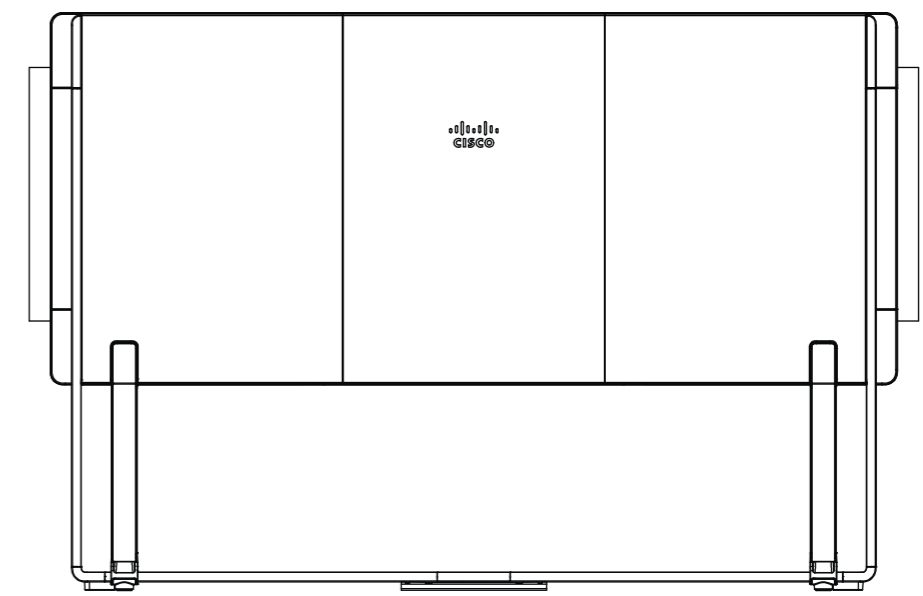

Unit:	mm [inch]
Sheet size:	A3
Scale:	1:25

Note:
Numbers in large brackets are approximate. The exact dimension depends on which screen model the customer has chosen.

Cisco Room Kit EQX
Wallstand with 65-inch displays

Unit:	mm [inch]
Sheet size:	A3
Scale:	1:25

Note:
Numbers in large brackets are approximate. The exact dimension depends on which screen model the customer has chosen.

Cisco Room Kit EQX
Wallstand with 75-inch displays

Unit:	mm [inch]
Sheet size:	A3
Scale:	1:25

* See more details about the VESA brackets (screen brackets) on the *VESA bracket dimensions* page.

 Cisco Room Kit EQX Floorstand without displays	Unit: mm [inch]
	Sheet size: A3
	Scale: 1:25

Note:
 Numbers in large brackets are approximate. The exact dimension depends on which screen model the customer has chosen.

 Cisco Room Kit EQX Floorstand with 65-inch displays	Unit:	mm [inch]
	Sheet size:	A3
	Scale:	1:25