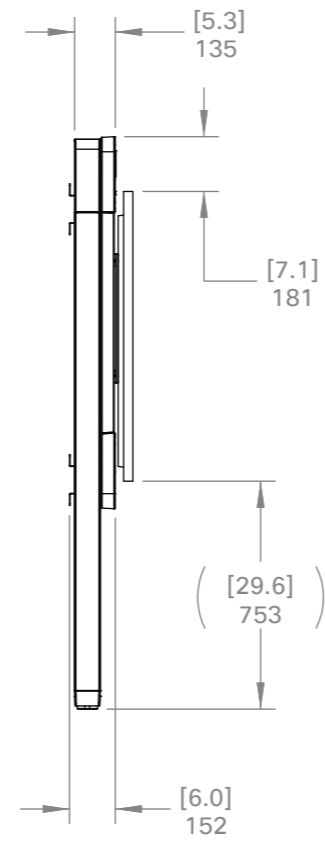

Cisco Room Kit EQX
Wallmount with 65-inch displays

Unit:	mm [inch]
Sheet size:	A3
Scale:	1:25

Note:
Numbers in large brackets are approximate. The exact dimension depends on which screen model the customer has chosen.

Cisco Room Kit EQX
Wallmount with 75-inch displays

Unit:	mm [inch]
Sheet size:	A3
Scale:	1:25

* See more details about the VESA brackets (screen brackets) on the *VESA bracket dimensions* page.

Cisco Room Kit EQX
Wallstand without displays

Unit:	mm [inch]
Sheet size:	A3
Scale:	1:25

Note:
Numbers in large brackets are approximate. The exact dimension depends on which screen model the customer has chosen.

Cisco Room Kit EQX
Wallstand with 65-inch displays

Unit:	mm [inch]
Sheet size:	A3
Scale:	1:25

Note:
Numbers in large brackets are approximate. The exact dimension depends on which screen model the customer has chosen.

Cisco Room Kit EQX
Wallstand with 75-inch displays