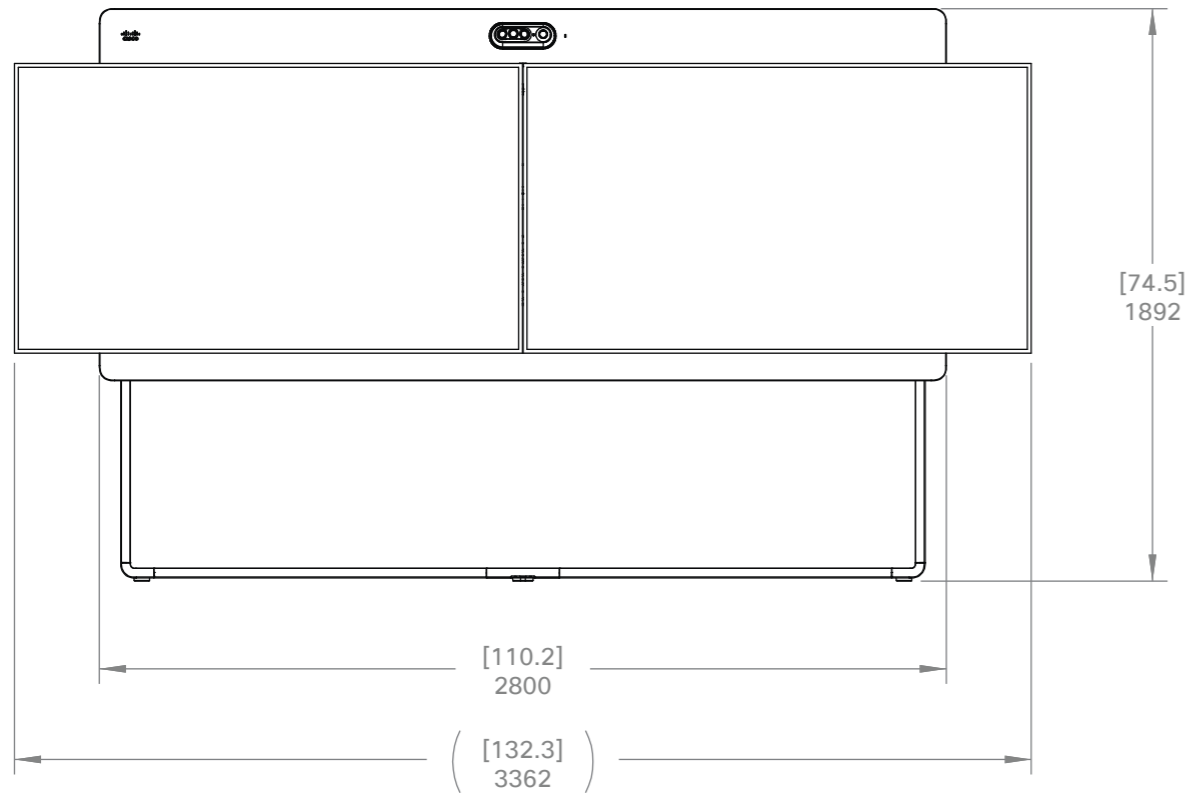

Cisco Room Kit EQX
Wallmount with 75-inch displays

Unit:	mm [inch]
Sheet size:	A3
Scale:	1:25

* See more details about the VESA brackets (screen brackets) on the *VESA bracket dimensions* page.

Cisco Room Kit EQX
Wallstand without displays

Unit:	mm [inch]
Sheet size:	A3
Scale:	1:25

Note:
Numbers in large brackets are approximate. The exact dimension depends on which screen model the customer has chosen.

Cisco Room Kit EQX
Wallstand with 65-inch displays

Unit:	mm [inch]
Sheet size:	A3
Scale:	1:25

Note:
Numbers in large brackets are approximate. The exact dimension depends on which screen model the customer has chosen.

Cisco Room Kit EQX
Wallstand with 75-inch displays

Note:
 Numbers in large brackets are approximate. The exact dimension depends on which screen model the customer has chosen.

 Cisco Room Kit EQX Floorstand with 65-inch displays	Unit:	mm [inch]
	Sheet size:	A3
	Scale:	1:25