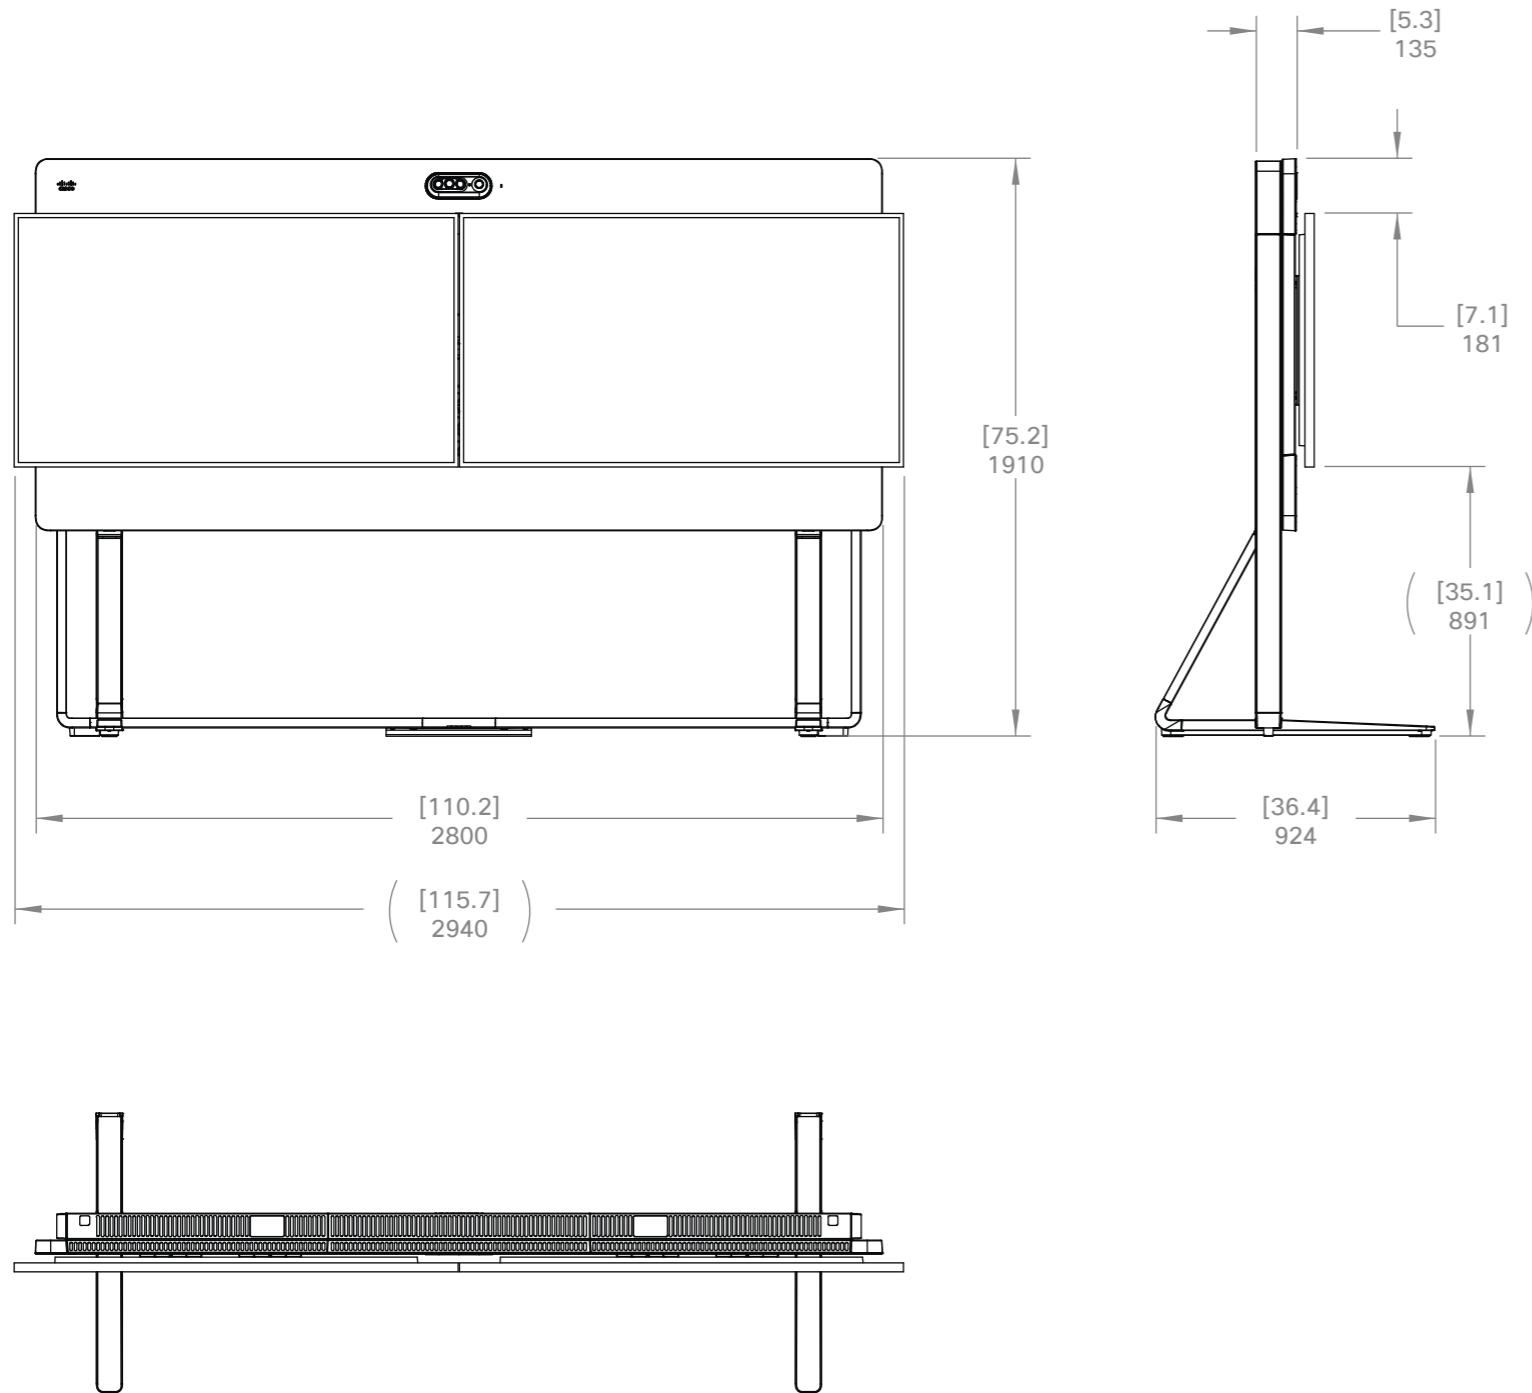

Unit:	mm [inch]
Sheet size:	A3
Scale:	1:25

Note:
Numbers in large brackets are approximate. The exact dimension depends on which screen model the customer has chosen.

Cisco Room Kit EQX
Wallstand with 65-inch displays

Unit:	mm [inch]
Sheet size:	A3
Scale:	1:25

Note:
Numbers in large brackets are approximate. The exact dimension depends on which screen model the customer has chosen.

Cisco Room Kit EQX
Wallstand with 75-inch displays

Unit:	mm [inch]
Sheet size:	A3
Scale:	1:25

* See more details about the VESA brackets (screen brackets) on the *VESA bracket dimensions* page.

 Cisco Room Kit EQX Floorstand without displays	Unit: mm [inch]
	Sheet size: A3
	Scale: 1:25

Note:
 Numbers in large brackets are approximate. The exact dimension depends on which screen model the customer has chosen.

 Cisco Room Kit EQX Floorstand with 65-inch displays	Unit:	mm [inch]
	Sheet size:	A3
	Scale:	1:25