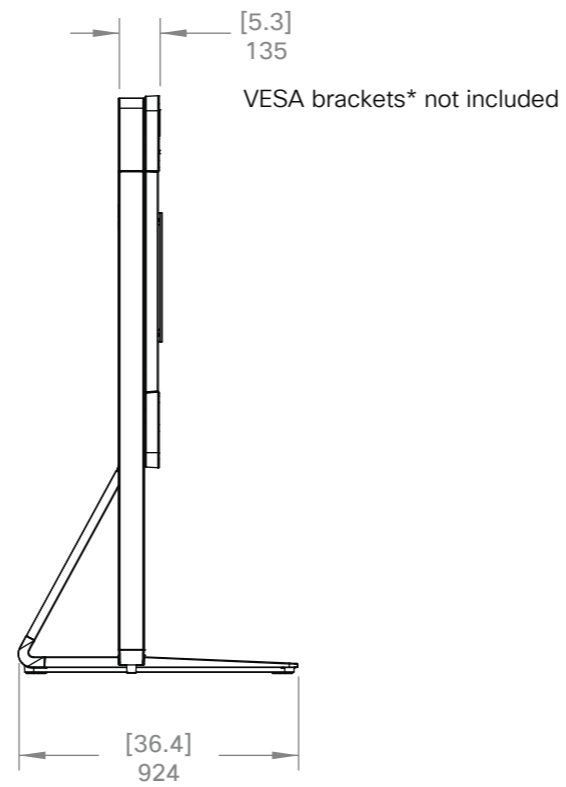

Unit:	mm [inch]
Sheet size:	A3
Scale:	1:25

Note:
Numbers in large brackets are approximate. The exact dimension depends on which screen model the customer has chosen.

Cisco Room Kit EQX
Wallstand with 65-inch displays

Unit:	mm [inch]
Sheet size:	A3
Scale:	1:25

Note:
Numbers in large brackets are approximate. The exact dimension depends on which screen model the customer has chosen.

Cisco Room Kit EQX
Wallstand with 75-inch displays

Unit:	mm [inch]
Sheet size:	A3
Scale:	1:25

* See more details about the VESA brackets (screen brackets) on the *VESA bracket dimensions* page.

 Cisco Room Kit EQX Floorstand without displays	Unit: mm [inch]
	Sheet size: A3
	Scale: 1:25

Note:
 Numbers in large brackets are approximate. The exact dimension depends on which screen model the customer has chosen.

 Cisco Room Kit EQX Floorstand with 65-inch displays	Unit:	mm [inch]
	Sheet size:	A3
	Scale:	1:25