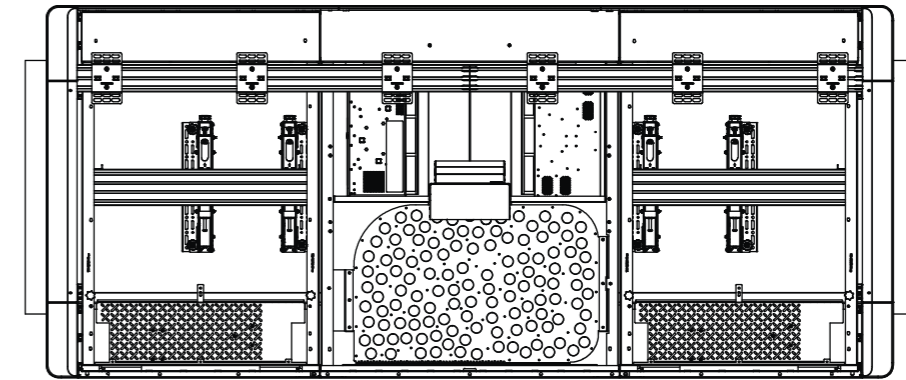

* See more details about the VESA brackets (screen brackets) on the *VESA bracket dimensions* page.

Cisco Room Kit EQX
Wallmount without displays

Unit:	mm [inch]
Sheet size:	A3
Scale:	1:25

Note:
Numbers in large brackets are approximate. The exact dimension depends on which screen model the customer has chosen.

Cisco Room Kit EQX
Wallmount with 65-inch displays

Unit:	mm [inch]
Sheet size:	A3
Scale:	1:25

Note:
Numbers in large brackets are approximate. The exact dimension depends on which screen model the customer has chosen.

Cisco Room Kit EQX
Wallmount with 75-inch displays

Unit:	mm [inch]
Sheet size:	A3
Scale:	1:25

* See more details about the VESA brackets (screen brackets) on the *VESA bracket dimensions* page.

Cisco Room Kit EQX
Wallstand without displays

Unit:	mm [inch]
Sheet size:	A3
Scale:	1:25

Note:
Numbers in large brackets are approximate. The exact dimension depends on which screen model the customer has chosen.

Cisco Room Kit EQX
Wallstand with 65-inch displays