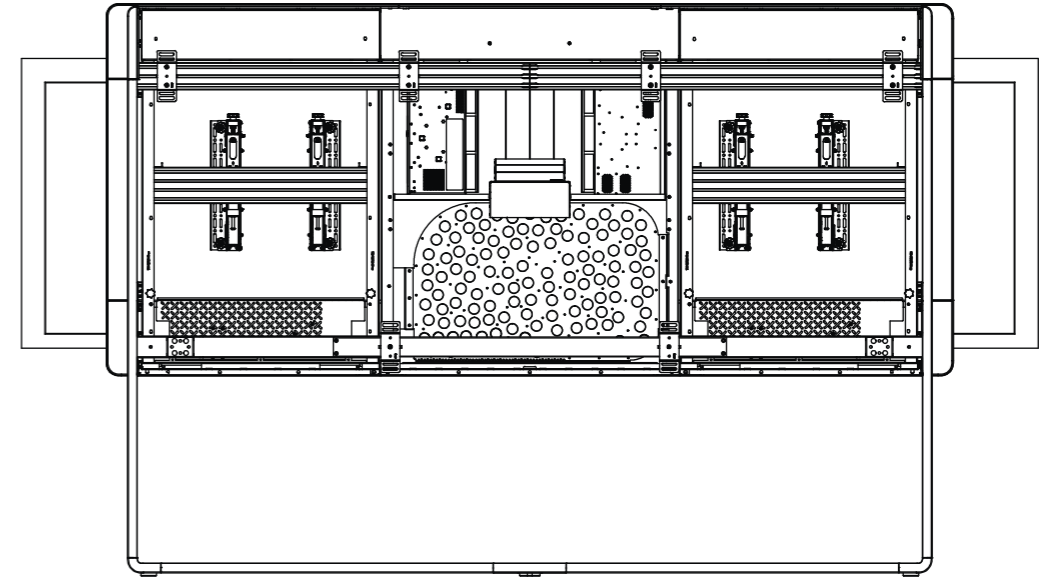

Cisco Room Kit EQX
Wallmount with 75-inch displays

Unit:	mm [inch]
Sheet size:	A3
Scale:	1:25

* See more details about the VESA brackets (screen brackets) on the *VESA bracket dimensions* page.

Cisco Room Kit EQX
Wallstand without displays

Unit:	mm [inch]
Sheet size:	A3
Scale:	1:25

Note:
Numbers in large brackets are approximate. The exact dimension depends on which screen model the customer has chosen.

Cisco Room Kit EQX
Wallstand with 65-inch displays

Unit:	mm [inch]
Sheet size:	A3
Scale:	1:25

Note:
Numbers in large brackets are approximate. The exact dimension depends on which screen model the customer has chosen.

Cisco Room Kit EQX
Wallstand with 75-inch displays

Unit:	mm [inch]
Sheet size:	A3
Scale:	1:25

* See more details about the VESA brackets (screen brackets) on the *VESA bracket dimensions* page.

 Cisco Room Kit EQX Floorstand without displays	Unit: mm [inch]
	Sheet size: A3
	Scale: 1:25