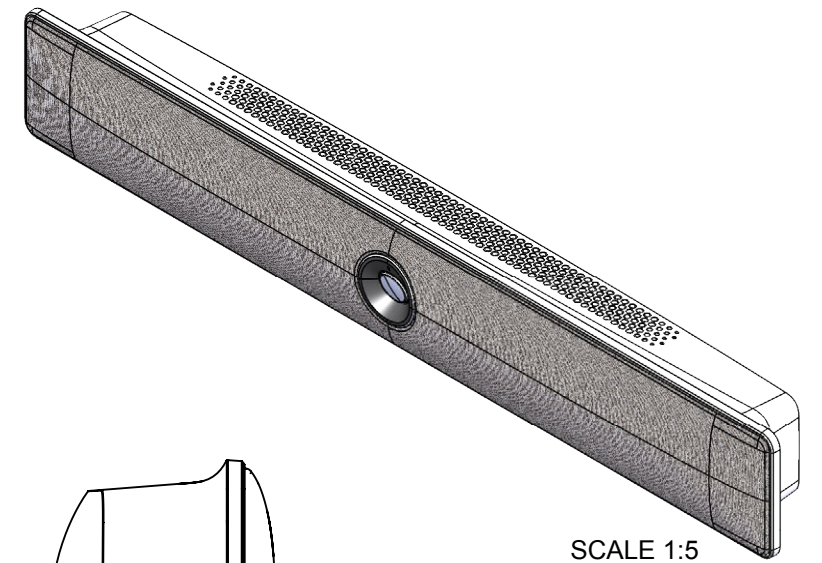

700,8  
[27,59]

100,8  
[3,97]

SCALE 1:5

88,4  
[3,48]

21,0  
[0,83]

110,9  
[4,37]

23,9  
[0,94]

340,0  
[13,39]

Cisco Spark Room Kit

Sheet 1 of 1

European projection

Unit: mm

Sheet size: A3

Scale: 1:3

Part weight: 3,2kg