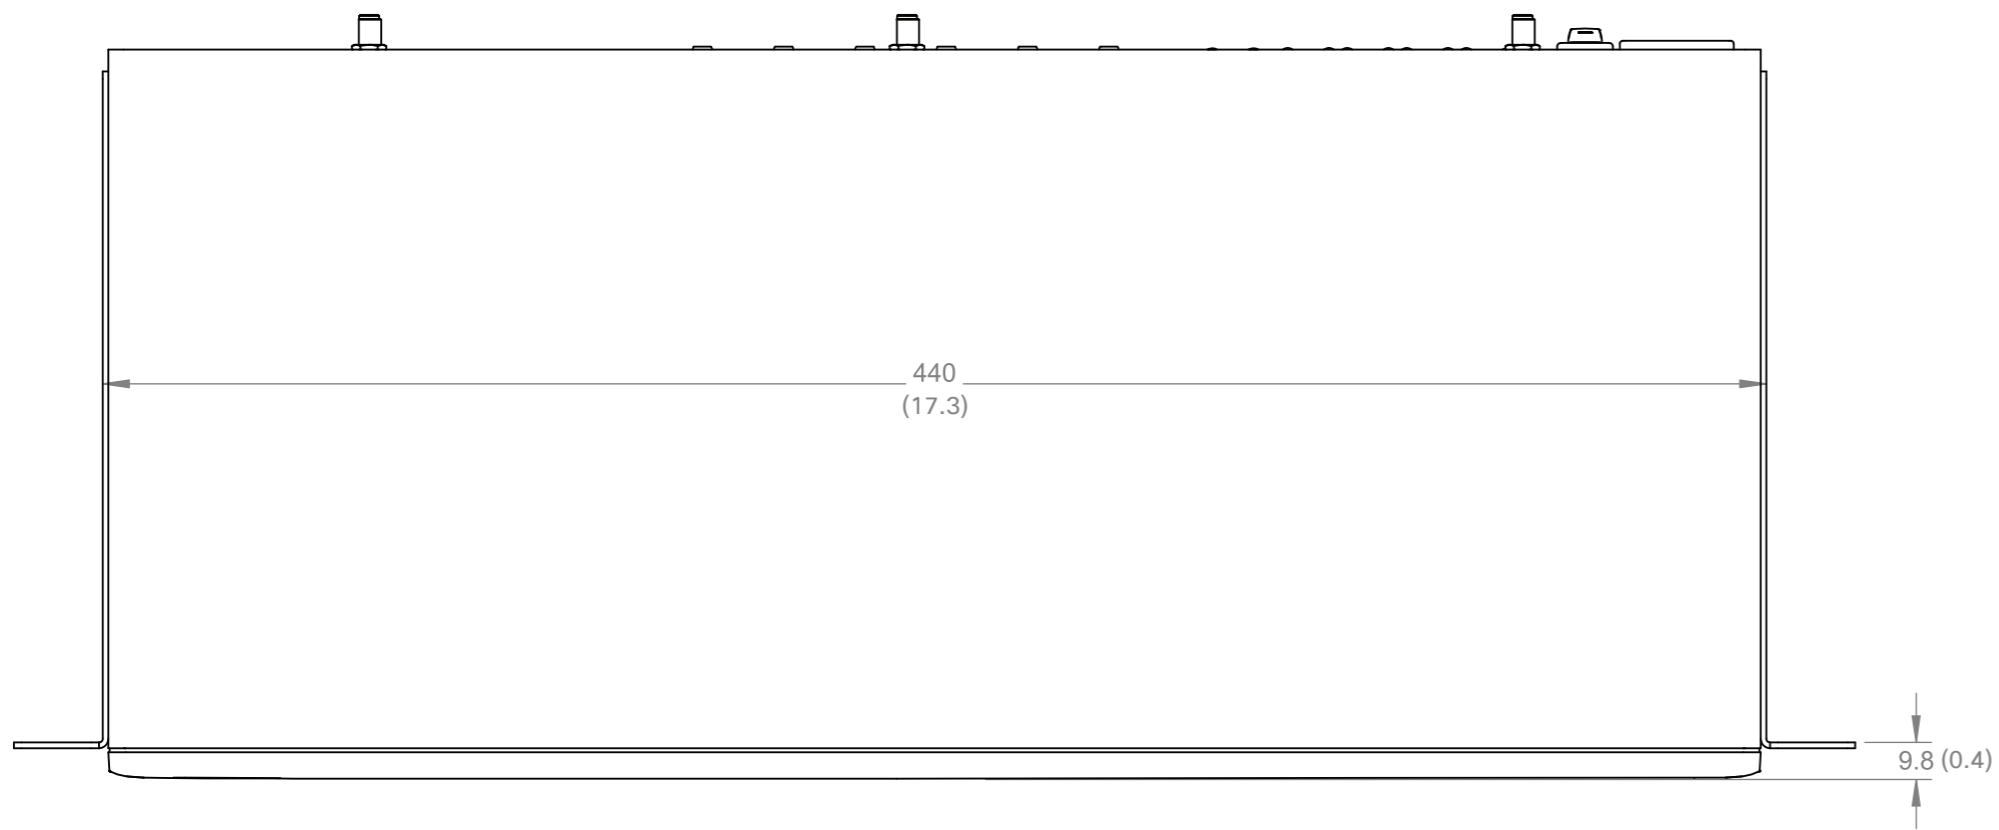

Cisco Codec EQ

Sheet 1 of 4

European projection 

Unit: mm (in.)

Sheet size: A3

Scale: 1:2

Cisco Codec EQ Wall Mount

Sheet 2 of 4

European projection 

Unit: mm (in.)

Sheet size: A3

Scale: 1:2

Cisco Codec EQ Rack Mount

Sheet 3 of 4

European projection

Unit: mm(in.)

Sheet size: A3

Scale: 1:2

Cisco Codec EQ Rack Mount

Sheet 4 of 4

European projection

Unit: mm (in.)

Sheet size: A3

Scale: 1:2