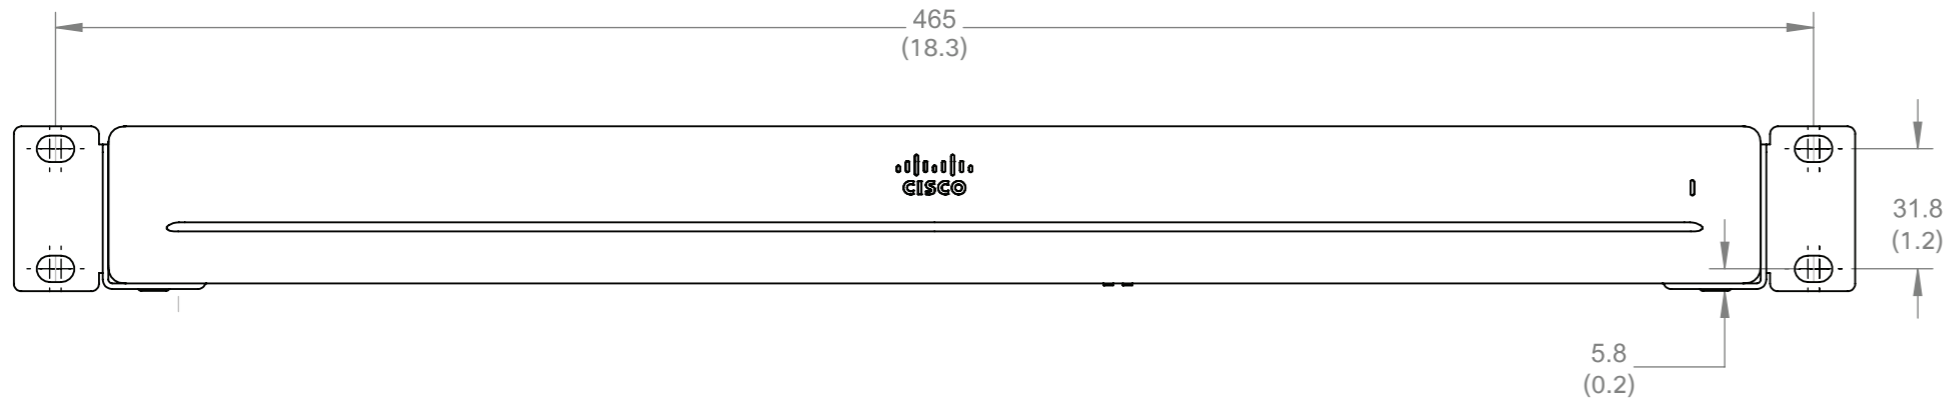

Cisco Codec EQ

Sheet 1 of 4

European projection 

Unit: mm (in.)

Sheet size: A3

Scale: 1:2

Cisco Codec EQ Wall Mount

Sheet 2 of 4

European projection 

Unit: mm (in.)

Sheet size: A3

Scale: 1:2

Cisco Codec EQ Rack Mount

Sheet 3 of 4

European projection

Unit: mm(in.)

Sheet size: A3

Scale: 1:2

Cisco Codec EQ Rack Mount

Sheet 4 of 4

European projection

Unit: mm (in.)

Sheet size: A3

Scale: 1:2