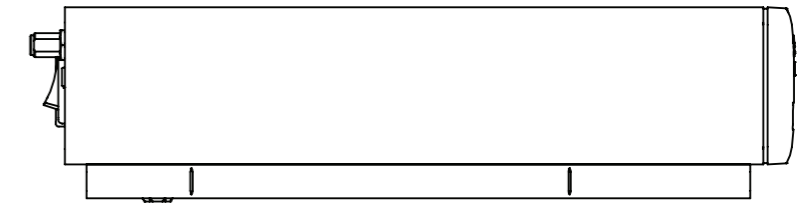

Cisco Codec EQ

Sheet 1 of 4

European projection 

Unit: mm (in.)

Sheet size: A3

Scale: 1:2

Cisco Codec EQ Wall Mount

Sheet 2 of 4

European projection 

Unit: mm (in.)

Sheet size: A3

Scale: 1:2

Cisco Codec EQ Rack Mount

Sheet 3 of 4

European projection

Unit: mm(in.)

Sheet size: A3

Scale: 1:2

Cisco Codec EQ Rack Mount

Sheet 4 of 4

European projection

Unit: mm (in.)

Sheet size: A3

Scale: 1:2