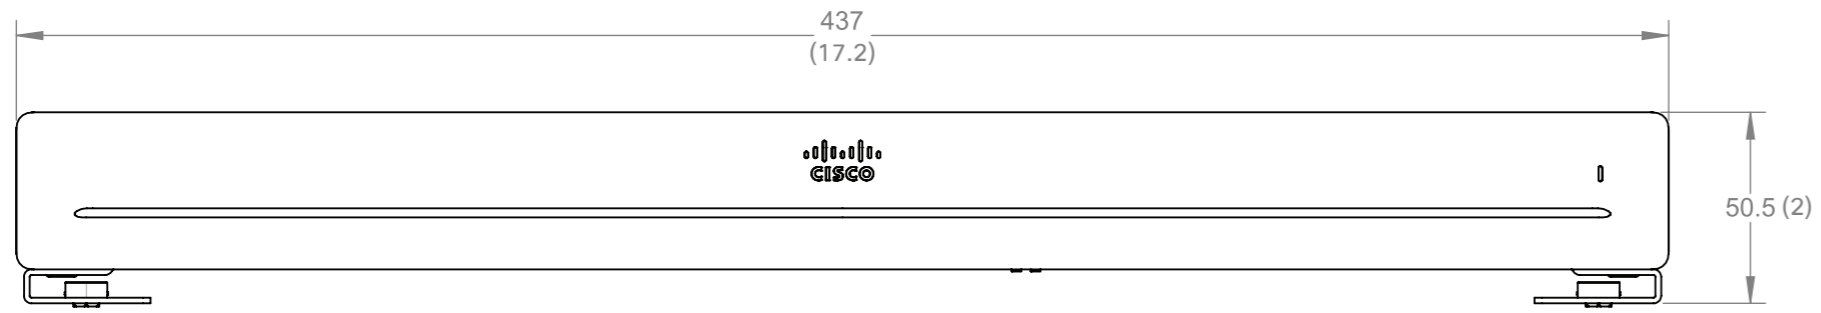

Cisco Codec EQ

Sheet 1 of 4

European projection 

Unit: mm (in.)

Sheet size: A3

Scale: 1:2

Cisco Codec EQ Wall Mount

Sheet 2 of 4

European projection 

Unit: mm (in.)

Sheet size: A3

Scale: 1:2

Cisco Codec EQ Rack Mount

Sheet 3 of 4

European projection

Unit: mm(in.)

Sheet size: A3

Scale: 1:2

Cisco Codec EQ Rack Mount

Sheet 4 of 4

European projection

Unit: mm (in.)

Sheet size: A3

Scale: 1:2