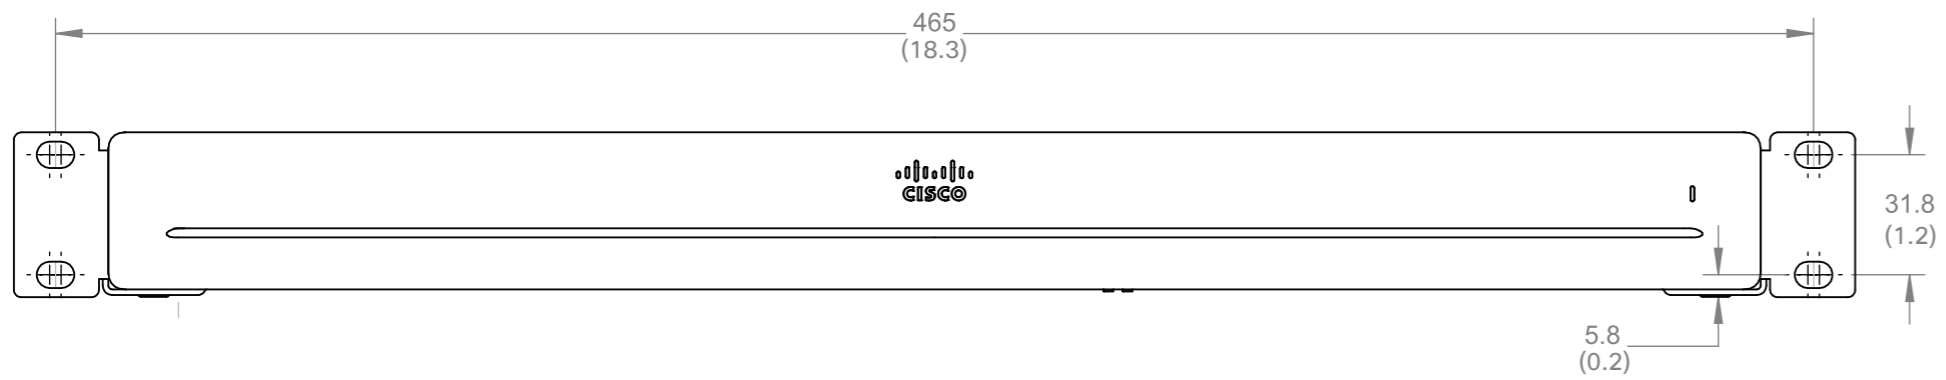

Cisco Codec EQ

Sheet 1 of 4

European projection 

Unit: mm (in.)

Sheet size: A3

Scale: 1:2

Cisco Codec EQ Wall Mount

Sheet 2 of 4

European projection 

Unit: mm (in.)

Sheet size: A3

Scale: 1:2

Cisco Codec EQ Rack Mount

Sheet 3 of 4

European projection

Unit: mm(in.)

Sheet size: A3

Scale: 1:2

Cisco Codec EQ Rack Mount

Sheet 4 of 4

European projection

Unit: mm (in.)

Sheet size: A3

Scale: 1:2