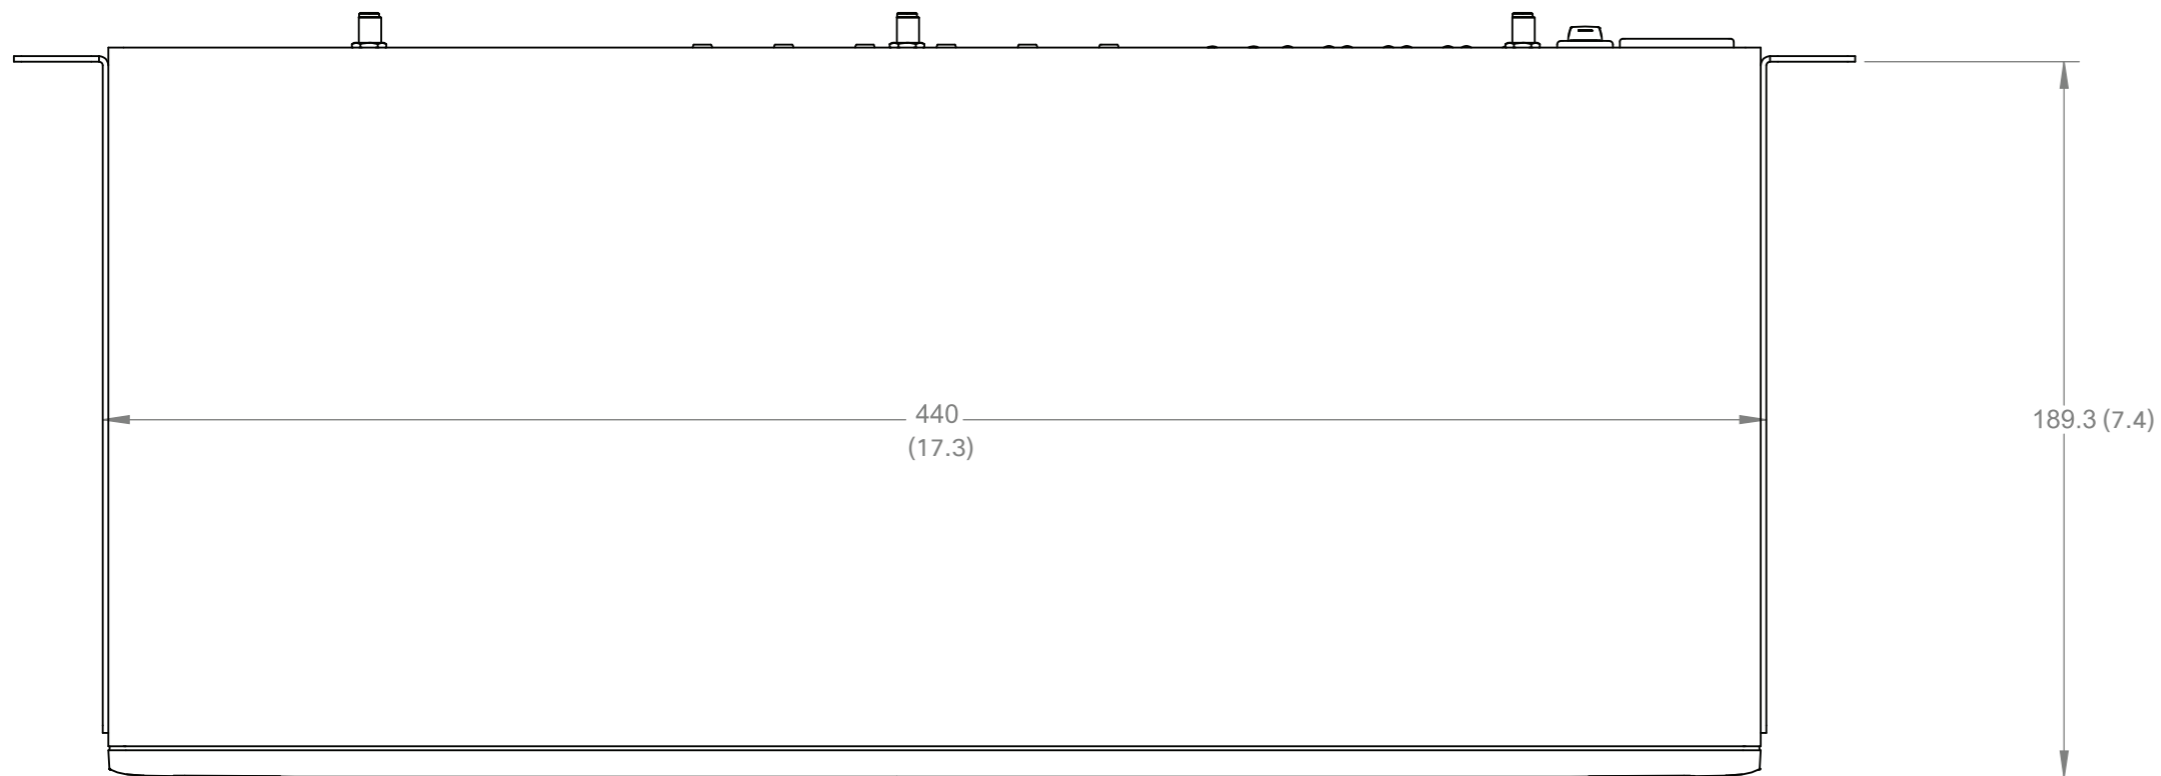

Cisco Codec EQ

Sheet 1 of 4

European projection 

Unit: mm (in.)

Sheet size: A3

Scale: 1:2

Cisco Codec EQ Wall Mount

Sheet 2 of 4

European projection 

Unit: mm (in.)

Sheet size: A3

Scale: 1:2

Cisco Codec EQ Rack Mount

Sheet 3 of 4

European projection

Unit: mm(in.)

Sheet size: A3

Scale: 1:2

Cisco Codec EQ Rack Mount

Sheet 4 of 4

European projection

Unit: mm (in.)

Sheet size: A3

Scale: 1:2