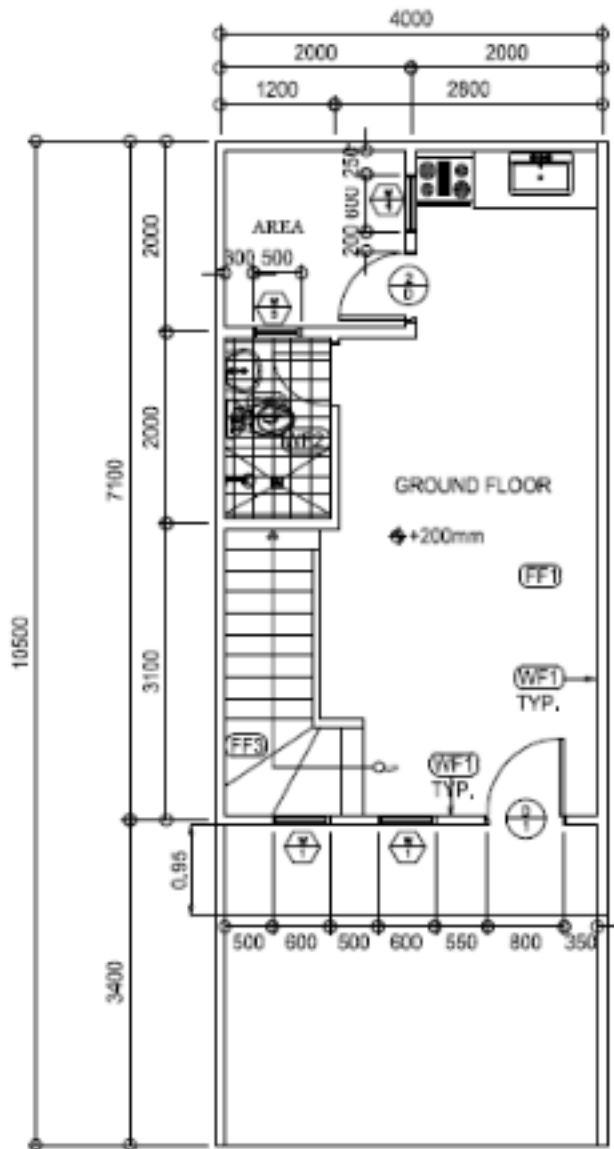

GRND FLR. PLAN
1 : 80 MTS. SCALE: 1/A1

switch