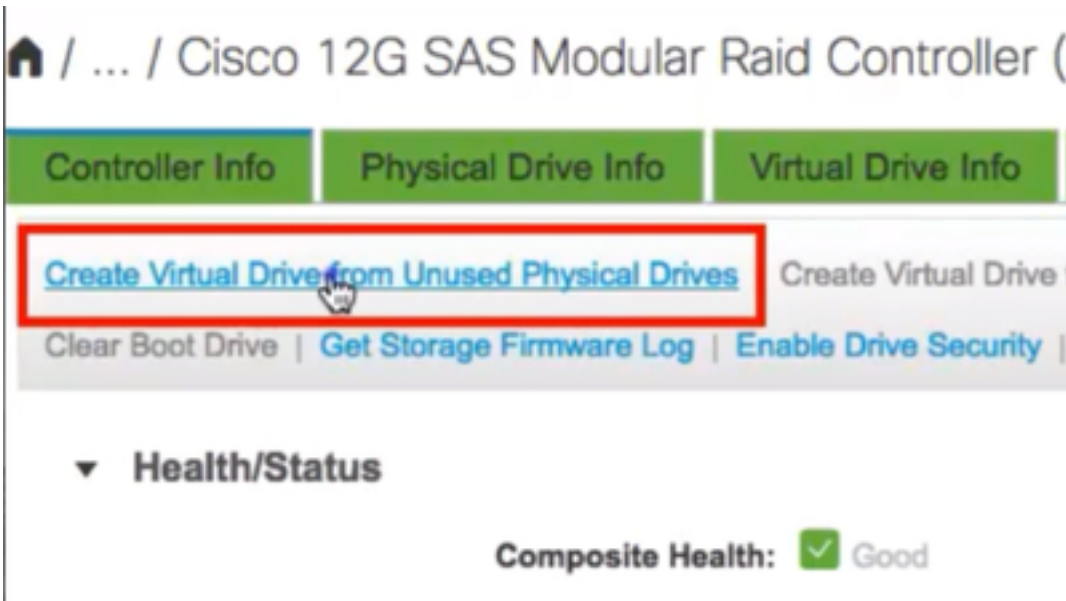

5. ةروصل ي ف حضوم وه امك drop-down رايخ نم 5 ك RAID ىوتسم ددح .