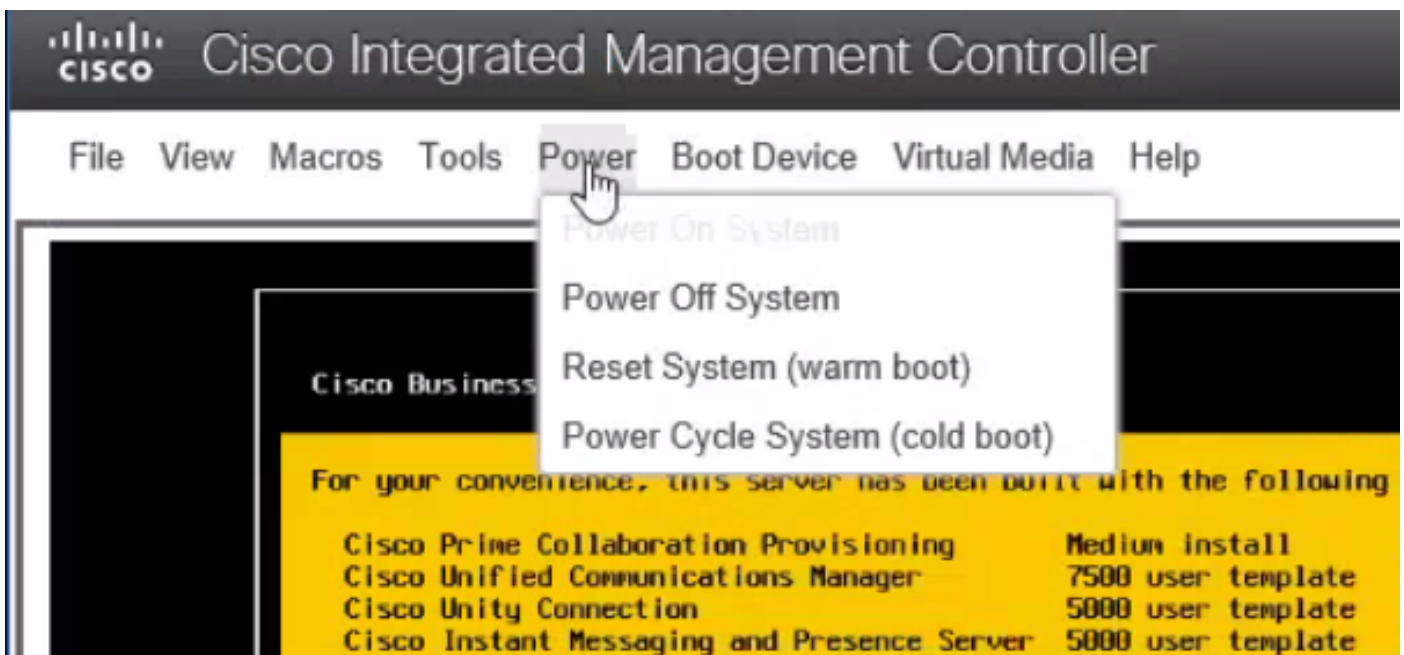

يفترضون انه امك ليغش الت ادب على F6 طغض او، KVM من UCS مداخل ليغش ت دعأ 4. ةوطخلال
روصل.