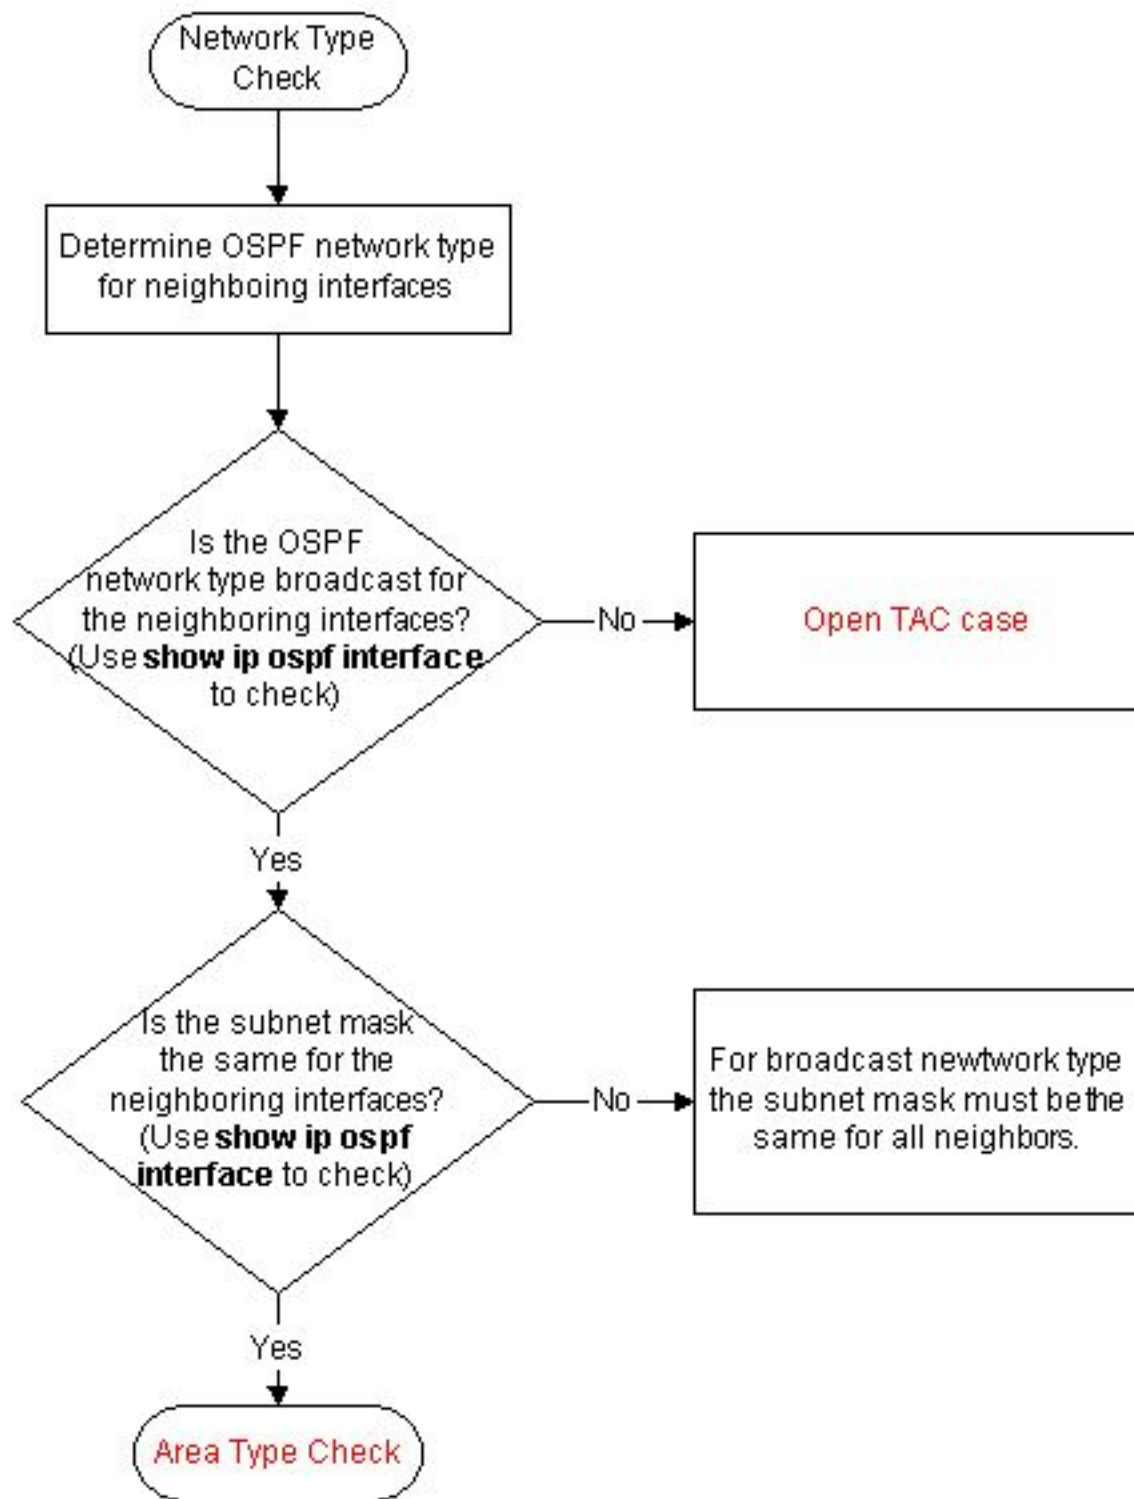

اهحالص او OSPF ةقطنم عون عاطخأ فاشكتسأ