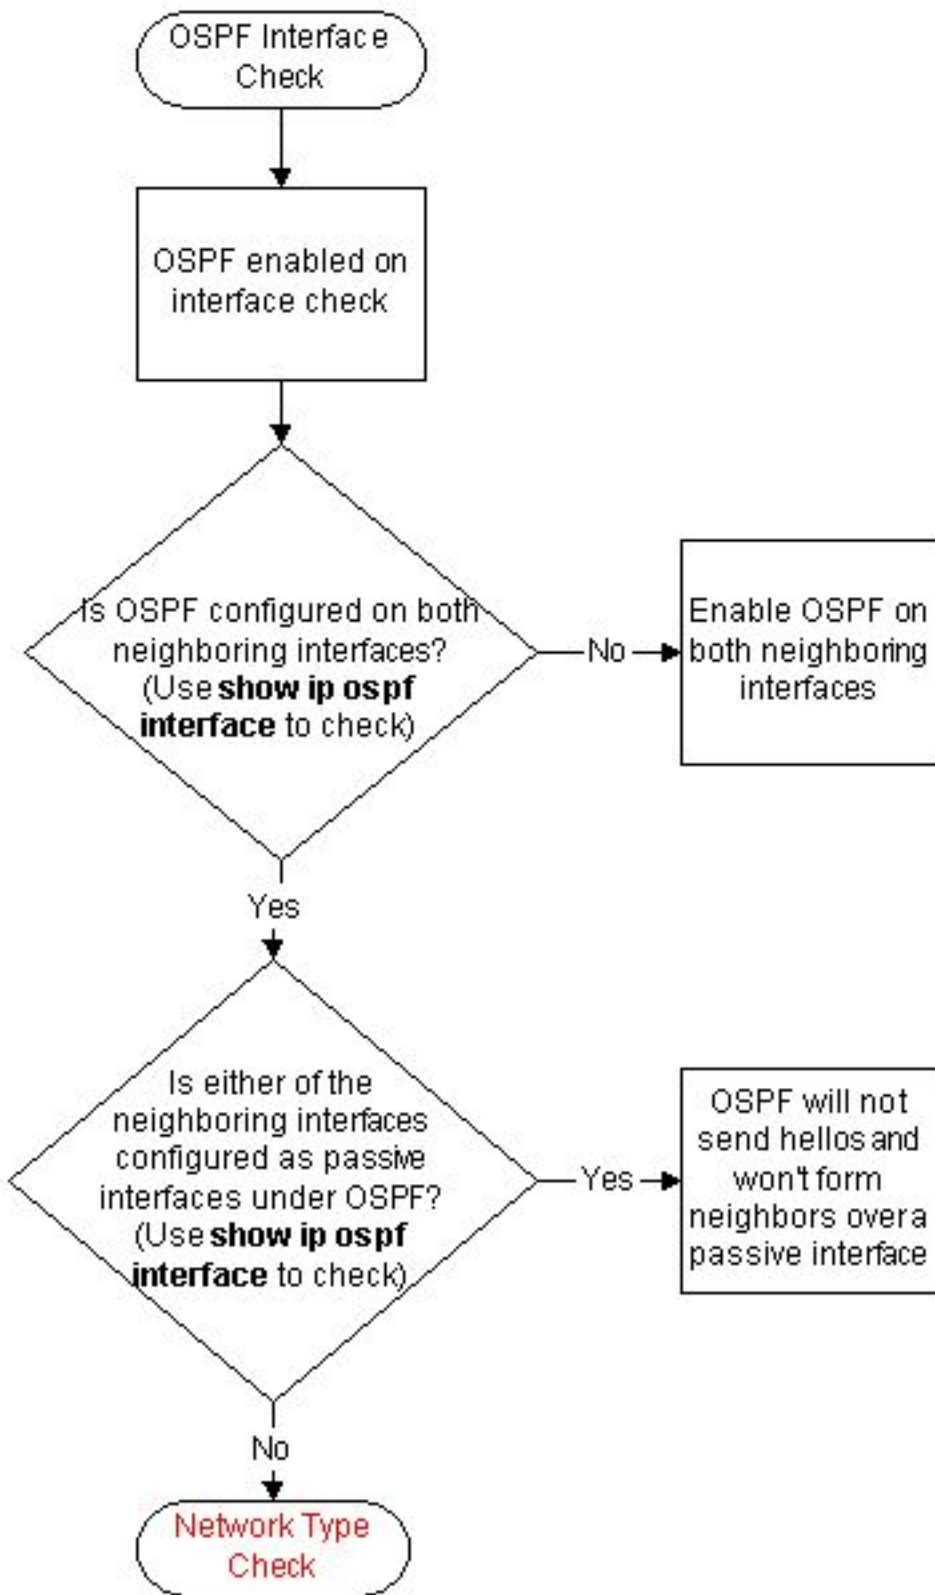

اه حال صا و تاراط اإا لى حرت ة ئى ب ءاطخأ فاشك ت س أ