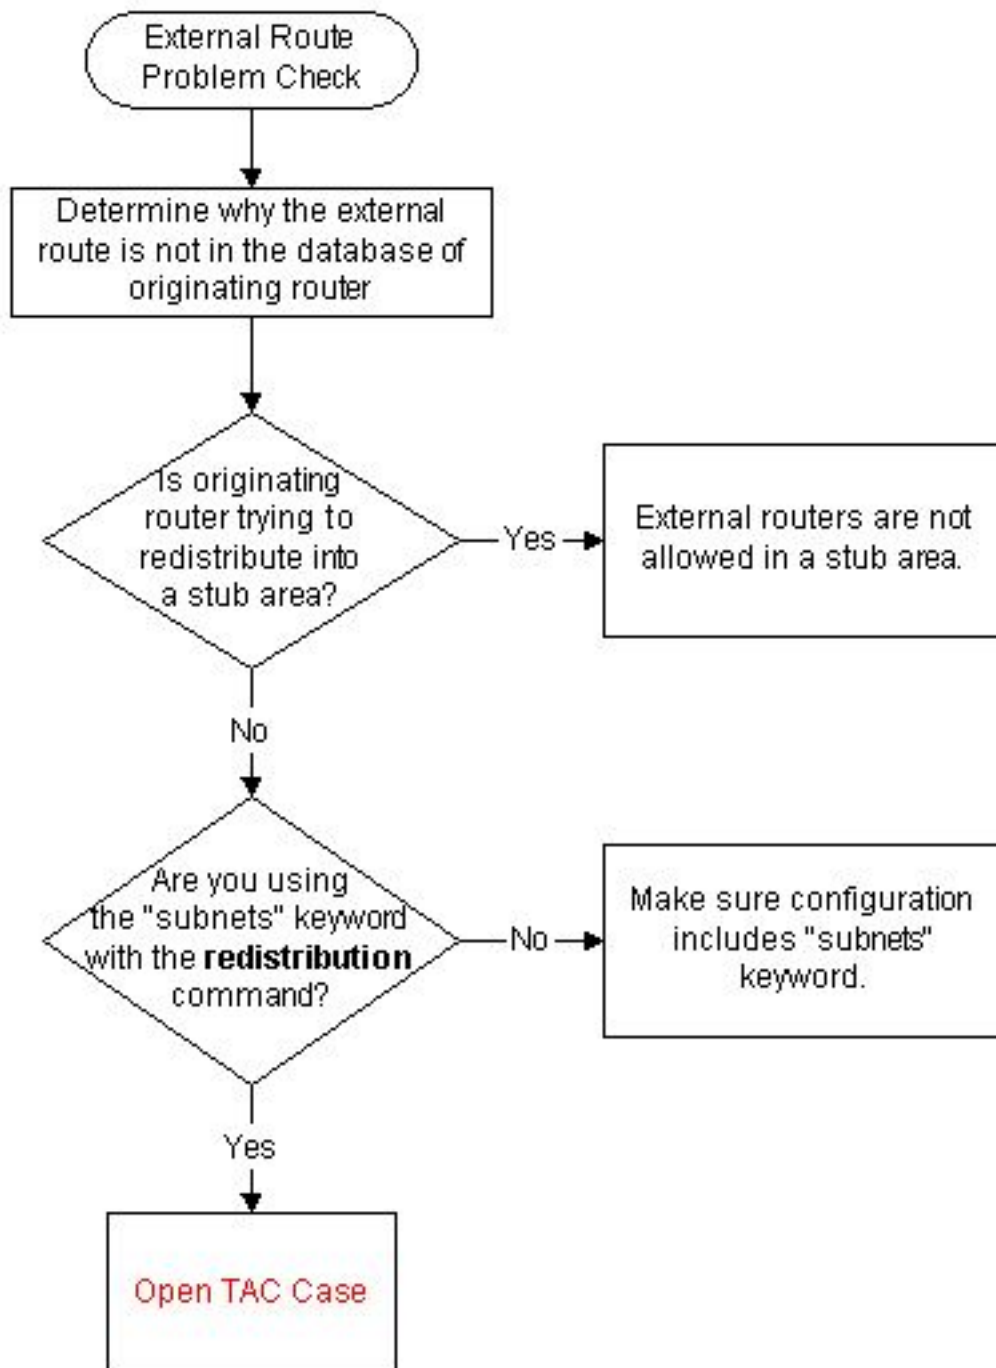

اهحال صاوة كيشلا عون ءاطخا فاشكتسا