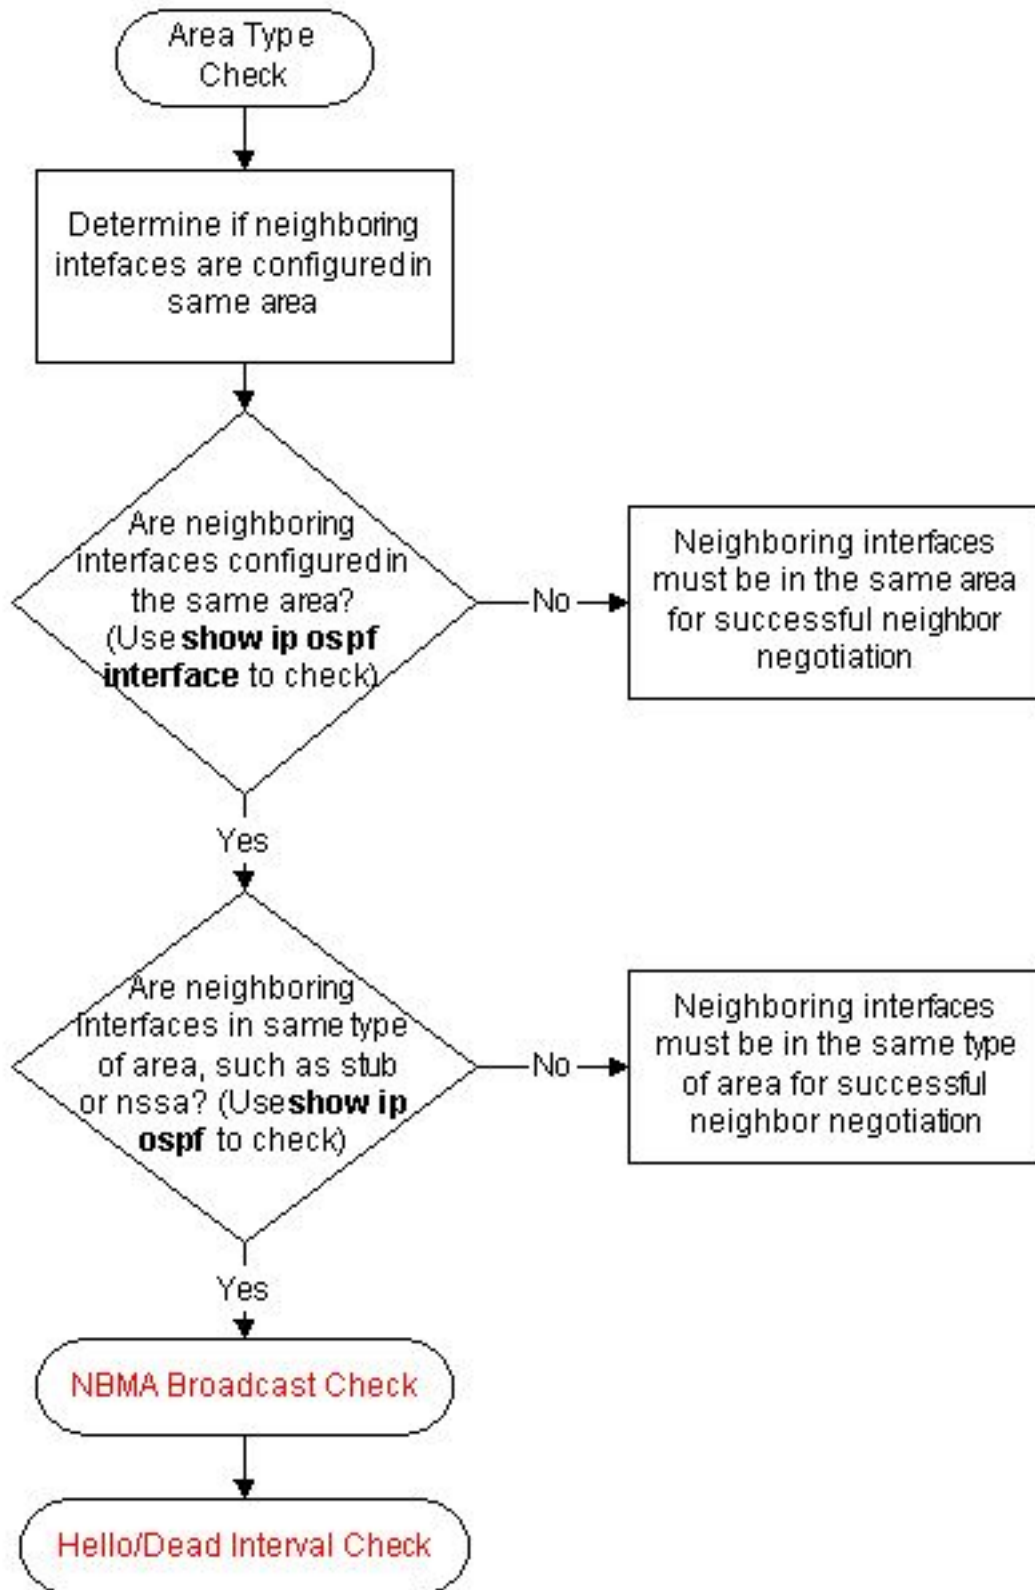

Hello/Dead ينفذها لصفاء القباط مدعء اطخأ فاشك تسأه احوال صاؤ