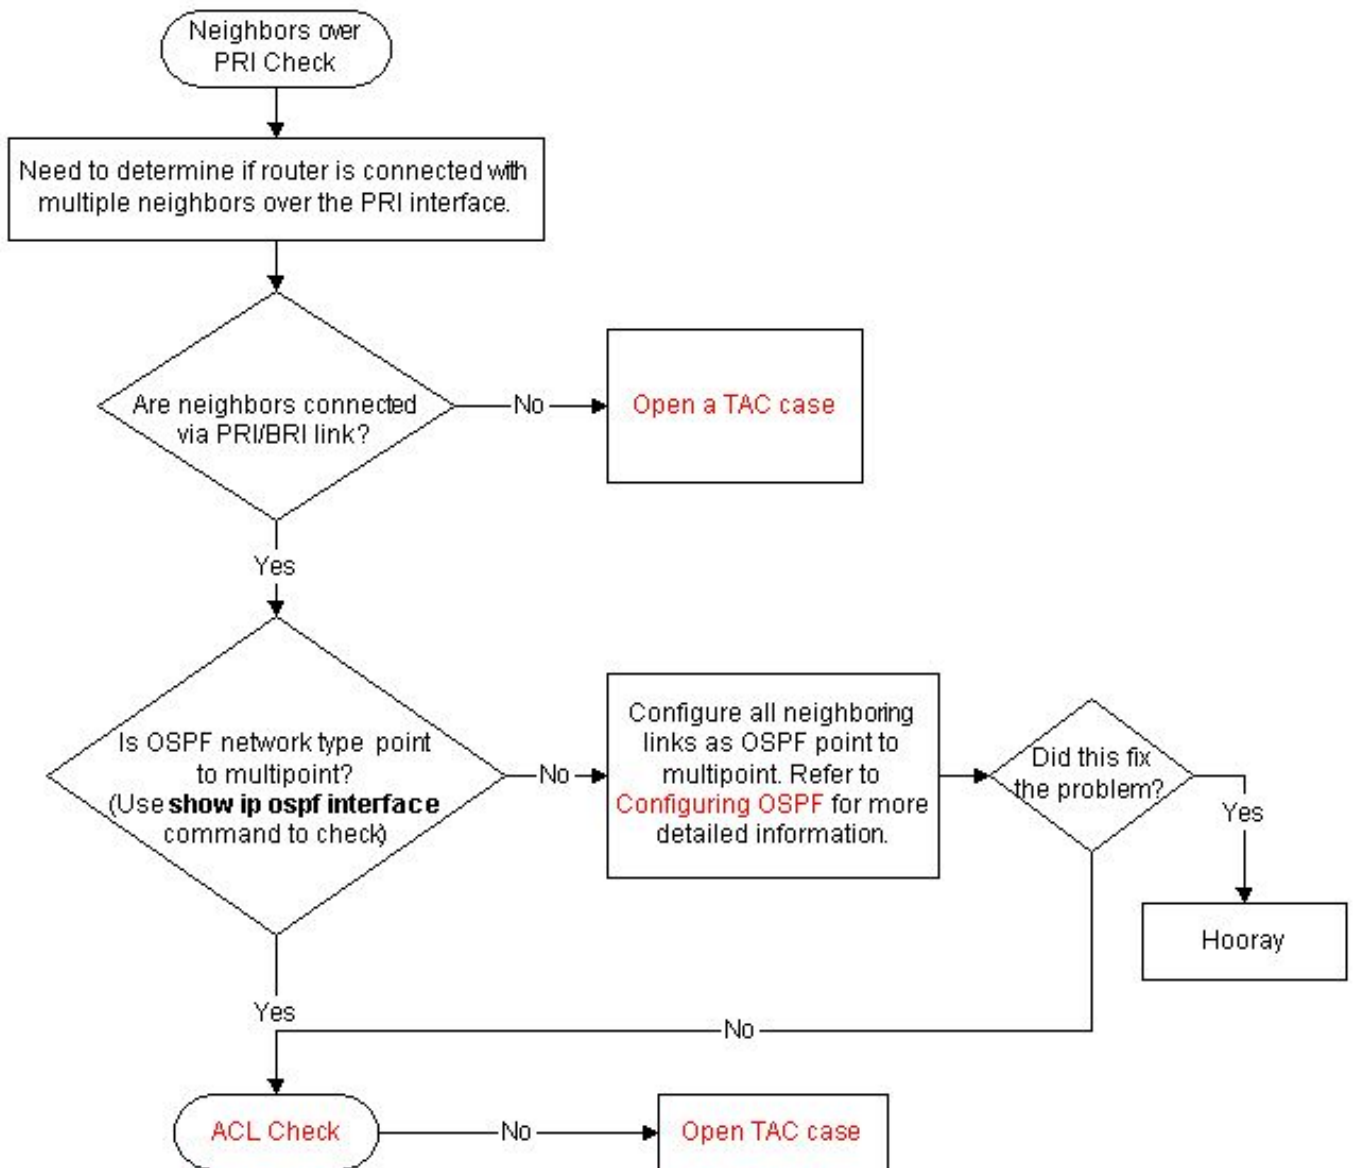

اهحال صا و PRI ربع ناريجلا عاطخأ فاشكتسا

لاصتالا رابتخا اناثأ اهل صا و عاطخأ فاشكتسا