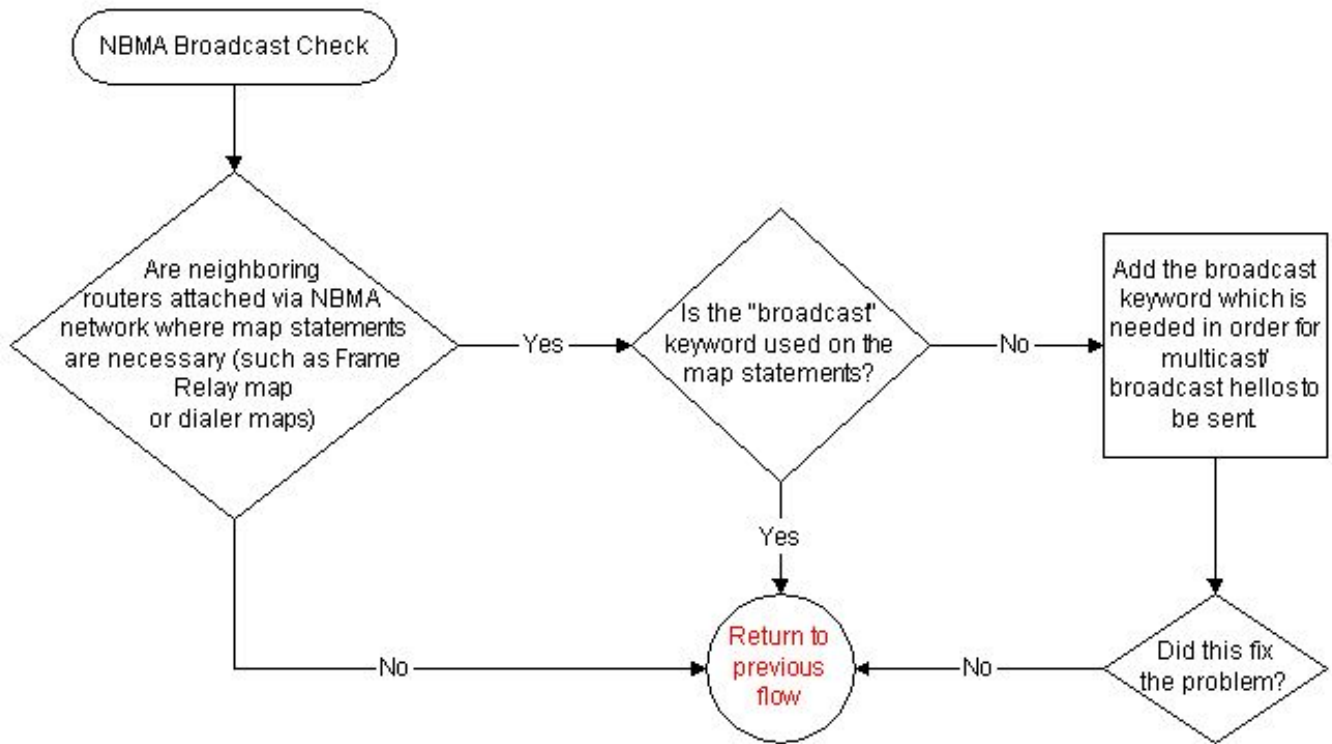

اهجاصوا لوصولا مئاقق عاطخأ فاشكسأ