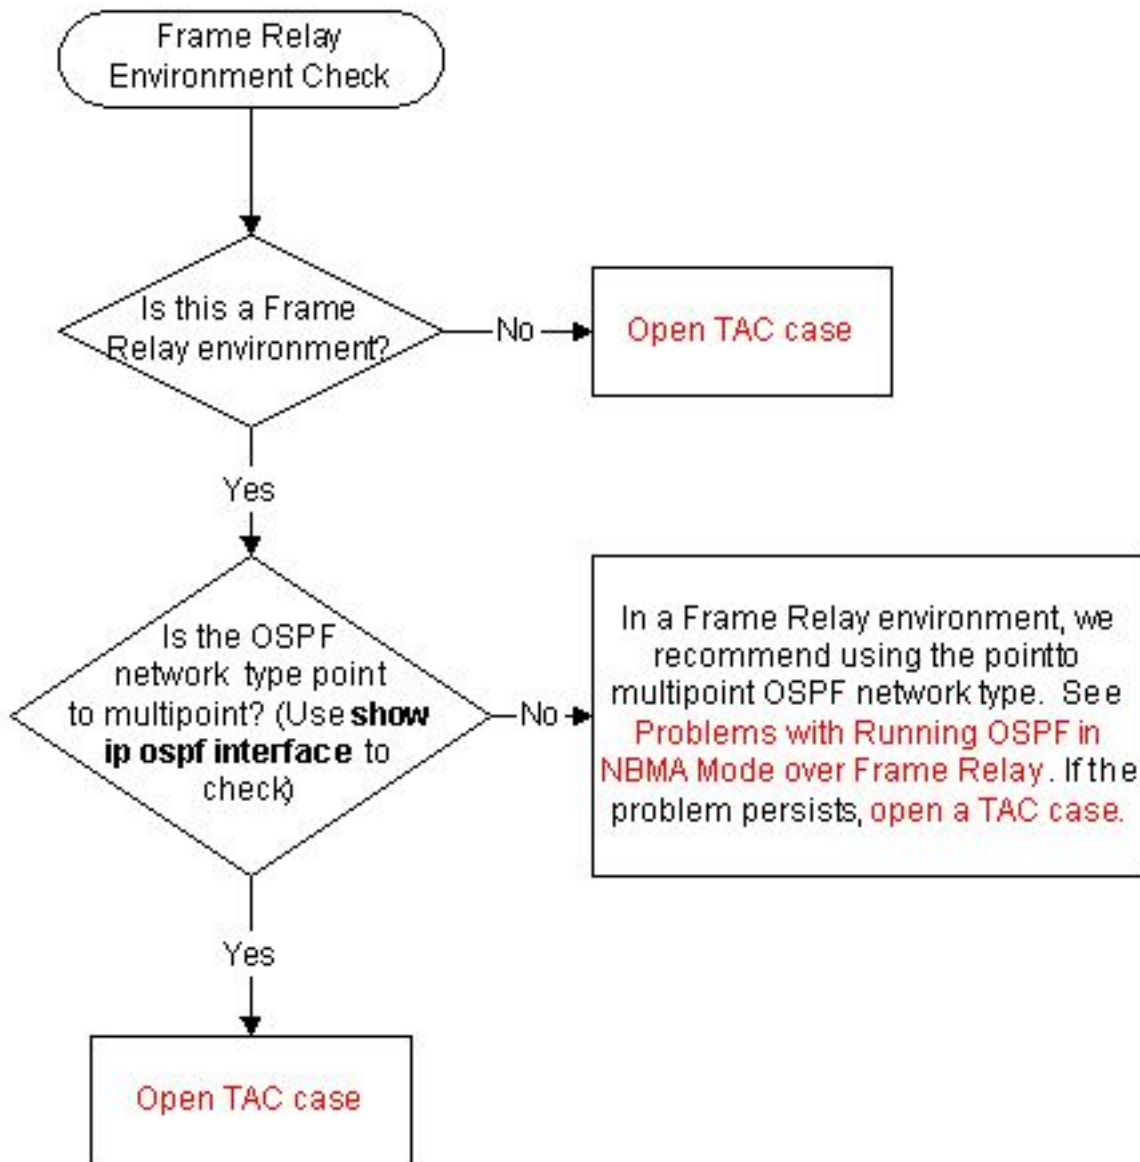

اهحال صاوة يجر اخل تاراسم لاطخا فاشكتسا