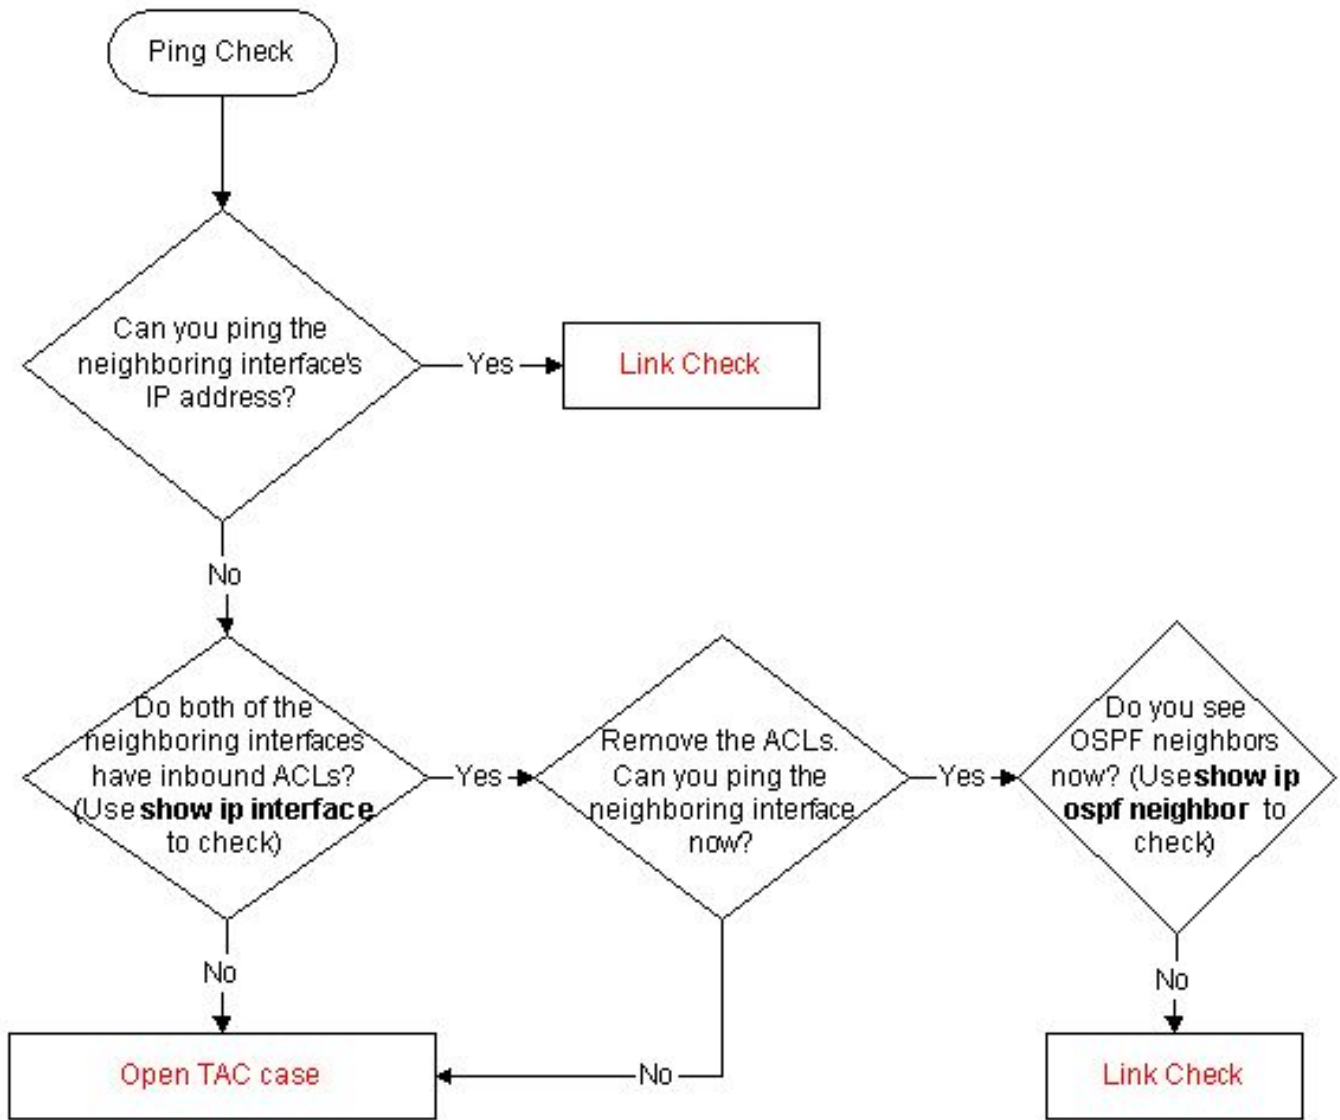

اهجالص او OSPF ةهجاو ءاطخأ فاشكتسأ