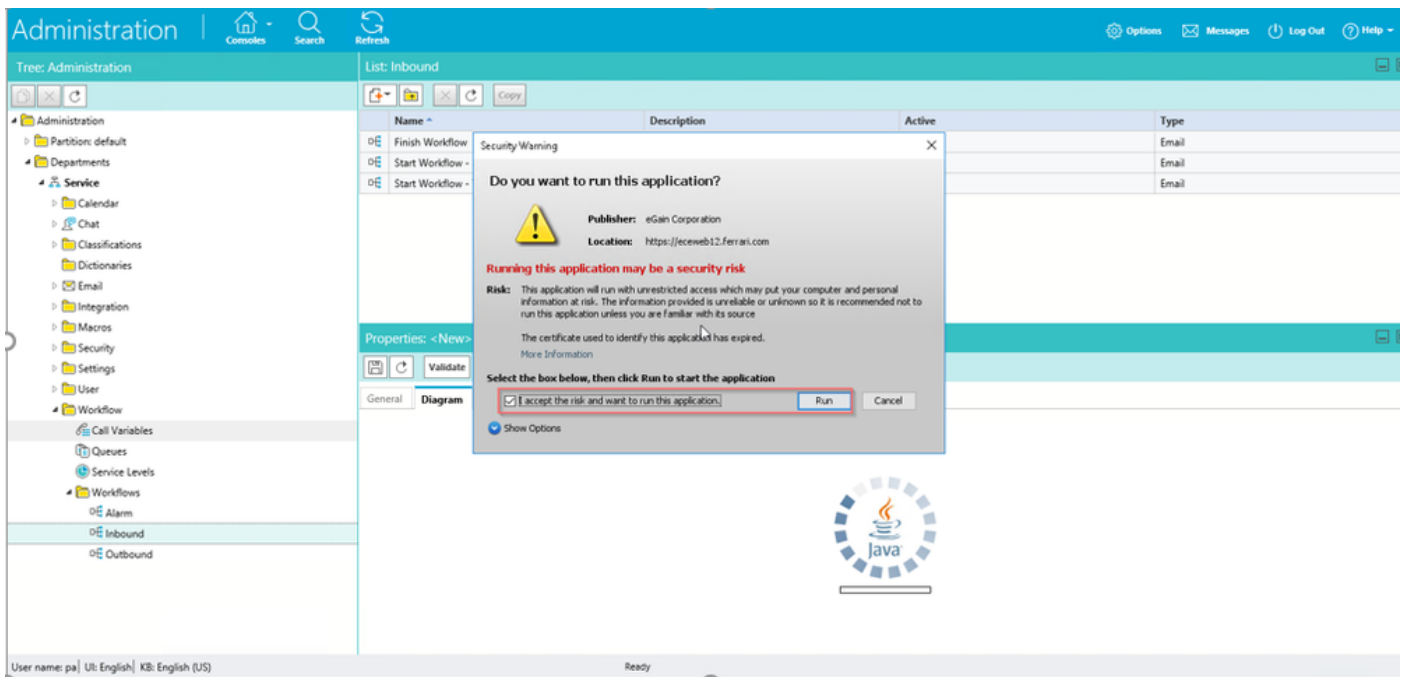

دحاو لكل حمست نأ بجيو تاءانثتسإ ةثالث ىرت .Java قي بطت لي غشتل رطاخمل لوبق اهن.