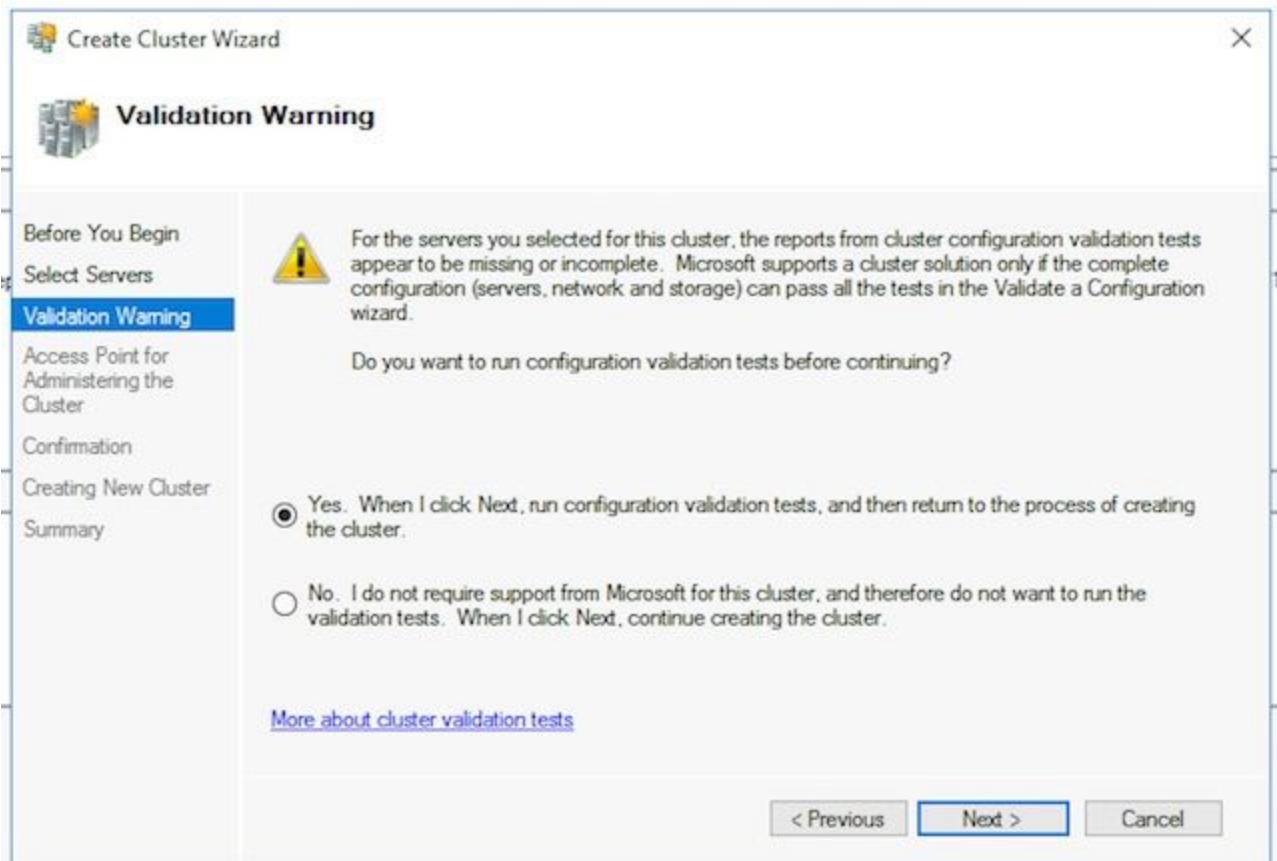

> يلاتل دح، نيوكتلة حصة نم ققحتل لجالعام في.