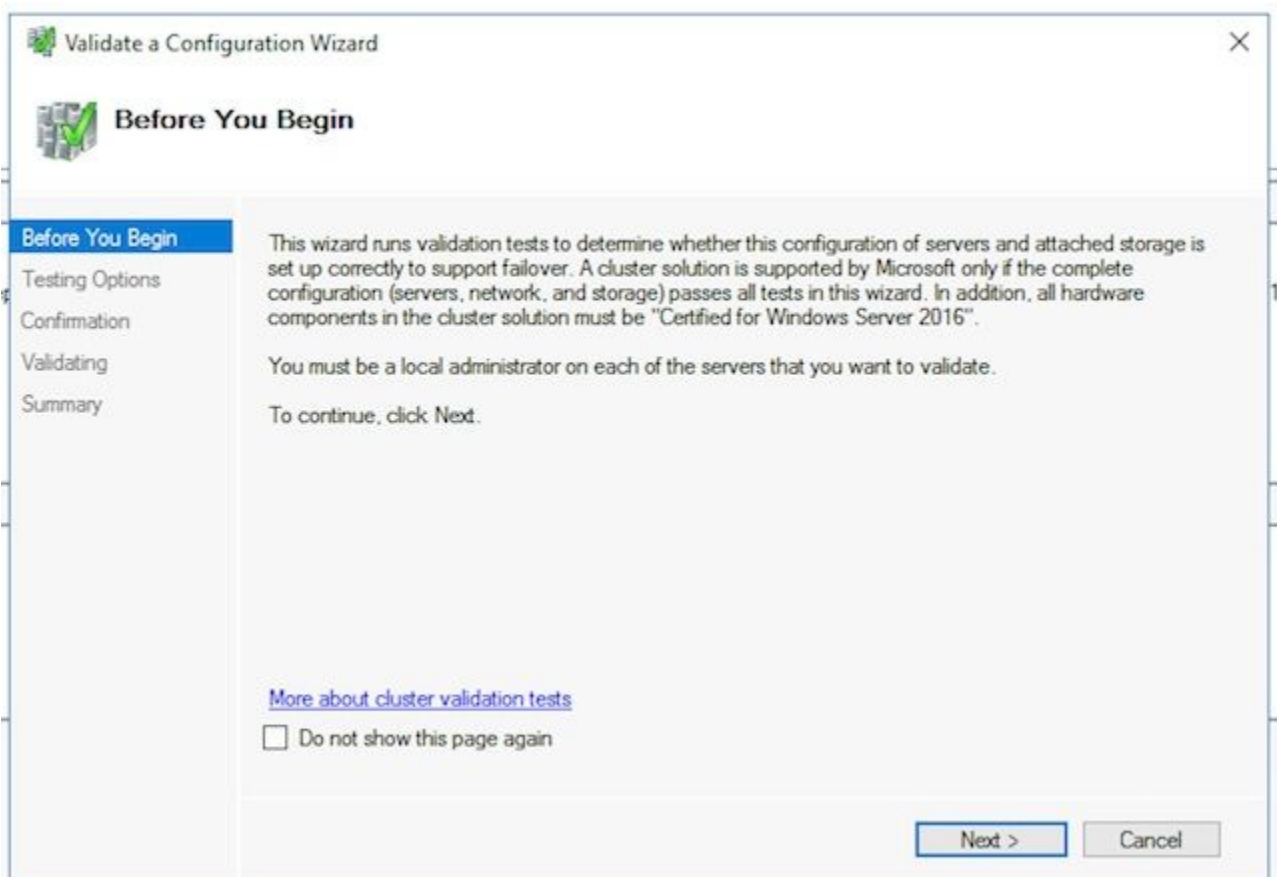

ققحتل جذومن ةيؤر كنكمي. تارابتخال اءارجاب حامس لاولجالعام لالخنم > يلاتل دح ةروصل في.